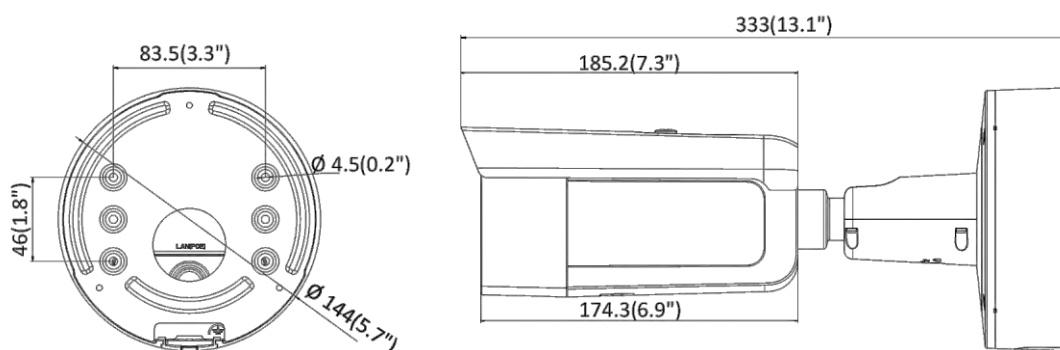

Startup and Operating Conditions	-30 °C to 60 °C (-22 °F to 140 °F), humidity 95% or less (non-condensing)
Storage Conditions	-30 °C to 60 °C (-22 °F to 140 °F), humidity 95% or less (non-condensing)
Power Supply	12 VDC $\pm$ 25%, two-core terminal block; reverse polarity protection; PoE (802.3at, class 4)
Power Consumption and Current	12 VDC, 1.12 A, max. 13.5 W; PoE (802.3at, 42.5 V to 57 V), 0.5 A to 0.3 A, max. 15 W
Material	Metal
Dimensions	Camera: Φ 144 $\times$ 333 mm (Φ 5.7" $\times$ 13.1") With package: 385 $\times$ 190 $\times$ 180 mm (15.2" $\times$ 7.5" $\times$ 7.1")
Weight	Camera: approx. 1430 g (3.2 lb.) With package: approx. 2490 g (5.5 lb.)
Approval	
EMC	FCC (47 CFR Part 15, Subpart B); CE-EMC (EN 55032: 2015, EN 61000-3-2: 2014, EN 61000-3-3: 2013, EN 50130-4: 2011 +A1: 2014); RCM (AS/NZS CISPR 32: 2015); IC (ICES-003: Issue 6, 2016); KC (KN 32: 2015, KN 35: 2015)
Safety	UL (UL 60950-1); CB (IEC 60950-1:2005 + Am 1:2009 + Am 2:2013); CE-LVD (EN 60950-1:2005 + Am 1:2009 + Am 2:2013); BIS (IS 13252(Part 1):2010+A1:2013+A2:2015); LOA (IEC/EN 60950-1)
Chemistry	CE-RoHS (2011/65/EU); WEEE (2012/19/EU); Reach (Regulation (EC) No 1907/2006)
Protection	Ingress protection: IP66 (IEC 60529-2013), IK10(IEC 62262:2002)

* Listed resolutions are only selectable options. It does not mean that all streams can work at their maximum resolution at the same time.

Available Model

DS-2CD2686G2-IZS (2.8 to 12 mm)

Dimension

Unit: mm(inch)