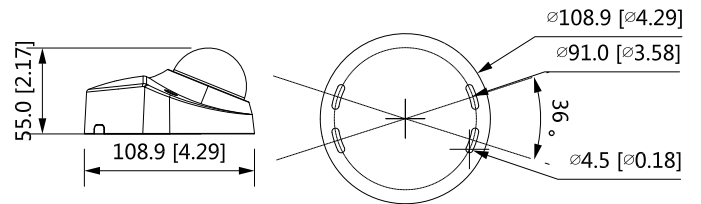

Dimensions (mm[inch])

Accessories

Optional:

PFM114 TLC SD card