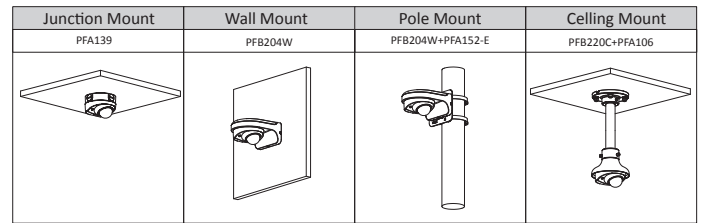

Storage Conditions	-40°C to +60°C (-40°F to +140°F)
Ingress Protection	IP67; IK10
Structure	
Casing	Metal
Dimensions	55 mm × Φ108.9 mm (2.2" × Φ4.3")
Net Weight	380 g (0.8 lb)
Gross Weight	520 g (1.1 lb)

Ordering Information

Type	Part Number	Description
5MP Camera	DH-IPC-HDBW3541FP-AS-M	5MP Lite AI IR Fixed focal Dome Network Camera,PAL
	DH-IPC-HDBW3541FN-AS-M	5MP Lite AI IR Fixed focal Dome Network Camera,NTSC
Accessories (optional)	PFA139	Junction Box
	PFB204W	Wall Mount
	PFA152-E	Pole Mount
	PFB220C	Mount Adapter
	PFA106	Ceiling Mount
	PFM321D	DC12V1A Power Adapter
	LR1002-1ET/1EC	Single-port Long Reach Ethernet Over Coax Extender
	PFM900-E	Integrated Mount Tester
	PFM114	TLC SD Card