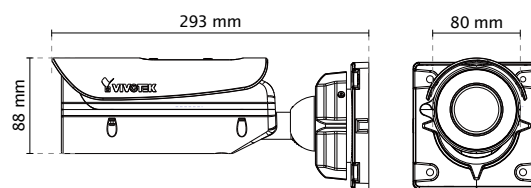

Dimensions

Compatible Accessories

Mounting Kits

All specifications are subject to change without notice. Copyright © VIVOTEK INC. All rights reserved.

Ver. 9

VIVOTEK INC.
6F, No.192, Lien-Cheng Rd., Chung-Ho,
New Taipei City, 235, Taiwan, R.O.C.
T: +886-2-82455282 F: +886-2-82455332
E: sales@vivotek.com

VIVOTEK USA
2050 Ringwood Avenue,
San Jose, CA 95131
T: 408-773-8686 F: 408-773-8298
E: salesusa@vivotek.com

VIVOTEK Europe
Randstad 22-133, 1316BW Almere,
The Netherlands
T: +31(0)36-5298-434
E: saleseurope@vivotek.com

VIVOTEK India
602, Best sky Tower, Plot No. F-5,
Netaji Subhash Place, Pitam Pura, Delhi-110 034
T: +91-11-45137465
E: salesindia@vivotek.com