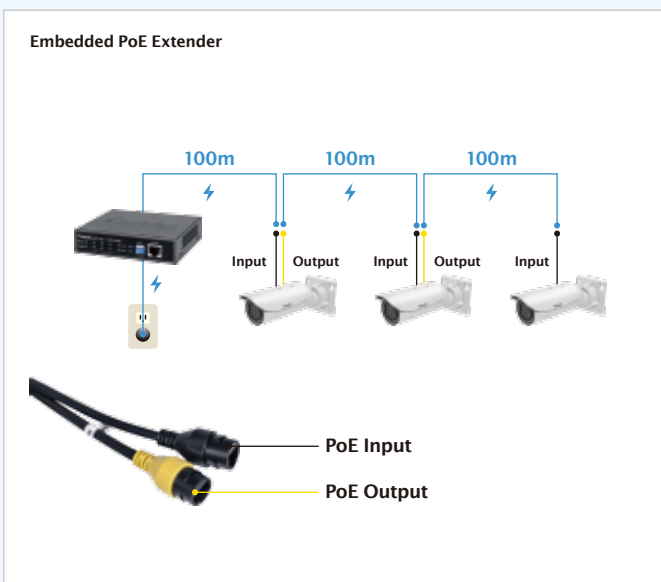

Key Features

- 2-Megapixel CMOS Sensor
- 30 fps @ 1920x1080
- 2.8 ~ 12 mm Vari-focal, P-iris Lens
- Removable IR-cut Filter for Day & Night Function
- Built-in IR Illuminators, Effective up to 30 Meters
- Real-time H.264, and MJPEG Compression
- Two-way Audio
- WDR Enhancement for Unparalleled Visibility in Extremely Bright and Dark Environments
- Weather-proof IP66-rated Housing
- 3D Noise Reduction
- Smart IR Technology to Avoid Overexposure
- Embedded PoE Extender Design to Support both PoE Input & Output (IB8367-R)

Embedded PoE Extender