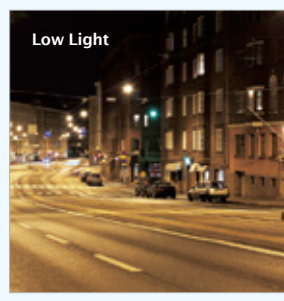

Parking Lot

Outdoor Sidewalk

Low Light