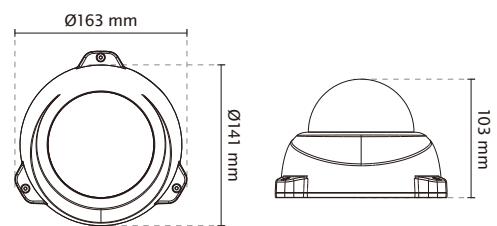

Dimensions

Compatible Accessories

Mounting Kits

All specifications are subject to change without notice. Copyright © VIVOTEK INC. All rights reserved.

Distributed by:

VIVOTEK INC.
6F, No.192, Lien-Cheng Rd., Chung-Ho,
New Taipei City, 235, Taiwan, R.O.C.
T: +886-2-82455282 F: +886-2-82455532
E: sales@vivotek.com

VIVOTEK USA
2050 Ringwood Avenue,
San Jose, CA 95131
T: 408-773-8686 F: 408-773-8298
E: salesusa@vivotek.com

VIVOTEK Europe
Randstad 22-133, 1316BW Almere,
The Netherlands
T: +31(0)36-5298-434
E: sales europe@vivotek.com

Ver 1.3