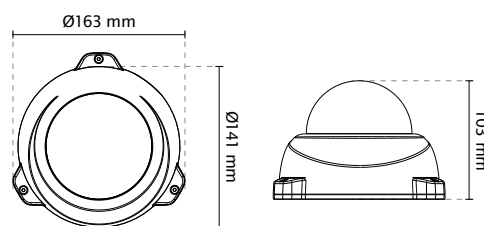

Dimensions

Compatible Accessories

Mounting Kits

All specifications are subject to change without notice. Copyright © VIVOTEK INC. All rights reserved.

Distributed by:

VIVOTEK INC.
6F, No.192, Lien-Cheng Rd., Chung-Ho,
New Taipei City, 235, Taiwan, R.O.C.
T: +886-2-82455282 F: +886-2-8245532
E: sales@vivotek.com

VIVOTEK USA
2050 Ringwood Avenue,
San Jose, CA 95131
T: 408-773-8686 F: 408-773-8298
E: salesusa@vivotek.com

VIVOTEK Europe
Randstad 22-133, 1316BW Almere,
The Netherlands
T: +31(0)36-5298-434
E: sales europe@vivotek.com

Ver. 8