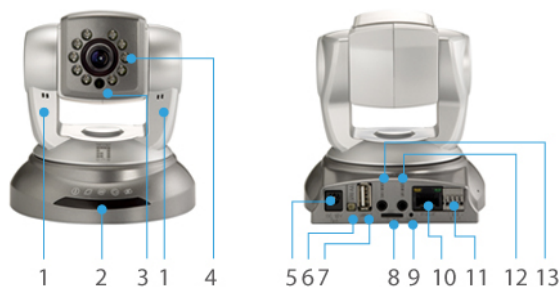

FCS-6010 Version: 1

1.3-Megapixel Day/Night P/T PoE Network Camera

The LevelOne FCS-6010 with built-in high performance H.264 1.3-Megapixel CMOS sensor delivers high quality images up to 1280x1024 resolution, and the motorized Pan and Tilt provides a viewing angle of $\pm 355^\circ$ pan and $\pm 135^\circ$ tilt. It is able to broadcast live images to your mobile phone or PDA, and supports 3GPP/ ISMA RSTP format for 3G mobile phones.

The FCS-6010 features 10 IR illuminators built around the lens for a clear view at night up to 10m distance. With the built-in ICR, the FCS-6010 provides a good video quality in both day and night. The LevelOne FCS-6010 supports triple-mode video compression. In order to achieve the highest video quality and/or faster video transmission, users can select MJPEG, MPEG4 or H.264 compression mode depending on their network settings. In addition, the FCS-6010 provides many advanced features, including PoE, DI/DO, TV out (video), 2-way audio, Micro-SD/SDHC card slot for local storage and a USB port for an upgrade to wireless connections by optional with WUA-0606 (150Mbps Wireless USB Adapter).

Key Features

- 1.3-Megapixel (1280x1024) high-definition resolution
- Compression: H.264/MPEG-4/MJPEG
- Built-in infrared LEDs for night viewing up to 10m
- Supports 355 ° pan and 135 ° tilt
- Built-in microphone and external speaker for 2-way audio communication
- Digital input/output (1DI/1DO) for sensor and alarm
- Easy Internet monitoring via configuration free Level1DNS™ service
- Removable IR-cut filter for day and night surveillance