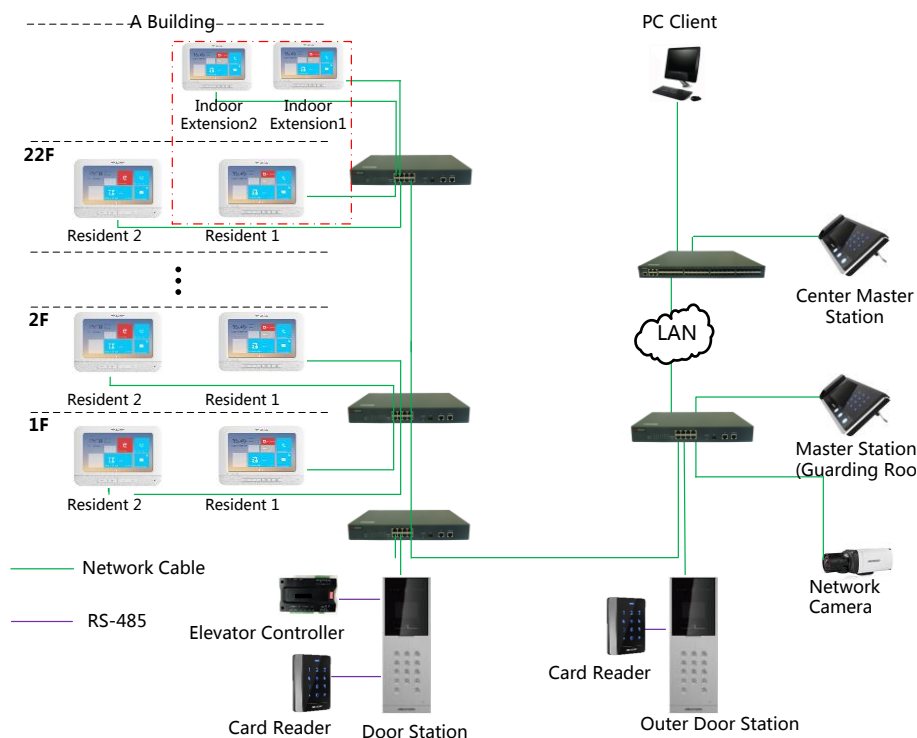

Typical Application