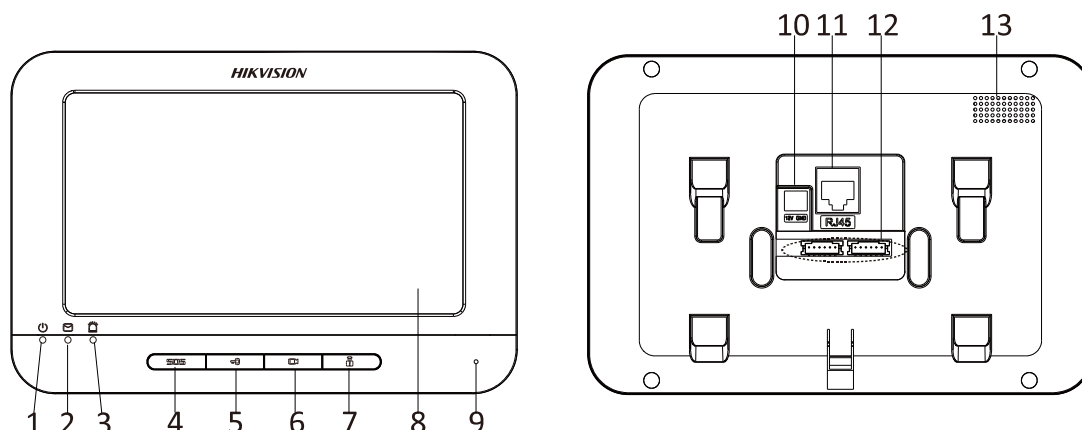

Appearance and Interfaces

Index	Description	Index	Description
1	Power Supply Indicator	8	LCD Display Screen
2	Information Indicator	9	Microphone
3	Alarm Indicator	10	Power Supply Interface
4	SOS Key	11	Network Interface
5	Unlock Key	12	Terminals
6	Live View Key	13	Loudspeaker
7	Management Center Key		

Distributed by