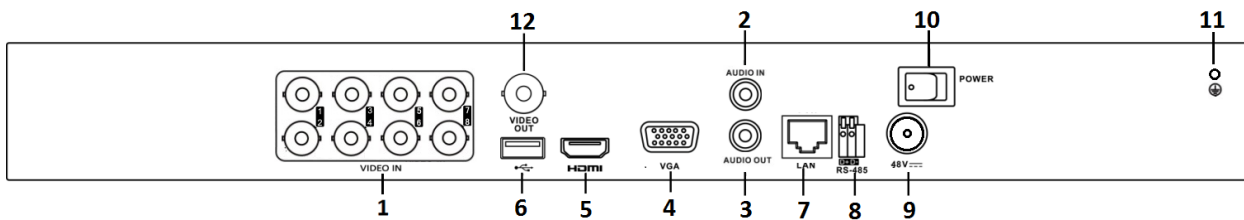

Physical Interfaces

NOTE The rear panel of DS-7204HUHI-K1/E provides 4 video input interfaces.

Index	Description	Index	Description
1	VIDEO IN	7	LAN Network Interface
2	AUDIO IN, RCA Connector	8	RS-485 Serial Interface
3	AUDIO OUT, RCA Connector	9	Power Input
4	VGA Interface	10	Power Switch
5	HDMI Interface	11	GND
6	USB Interface	12	VIDEO OUT