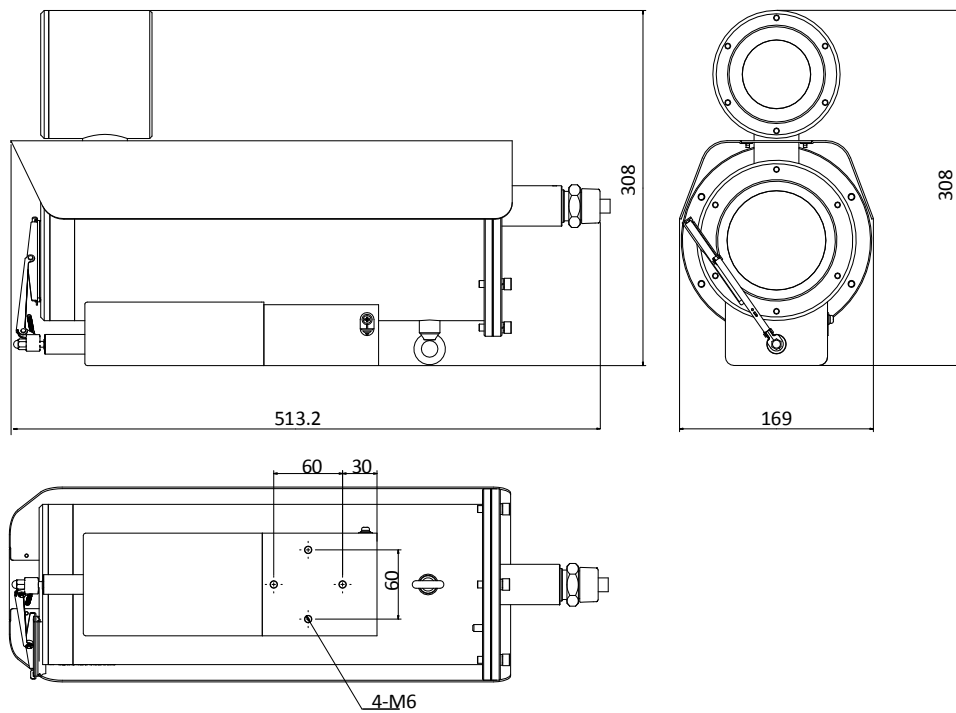

## Available Models

DS-2XE6452F-IZHS (2.8-12mm), DS-2XE6452F-IZHRS (2.8-12mm)

Dimension

-IZHS:

-IZHRS:

Unit: mm