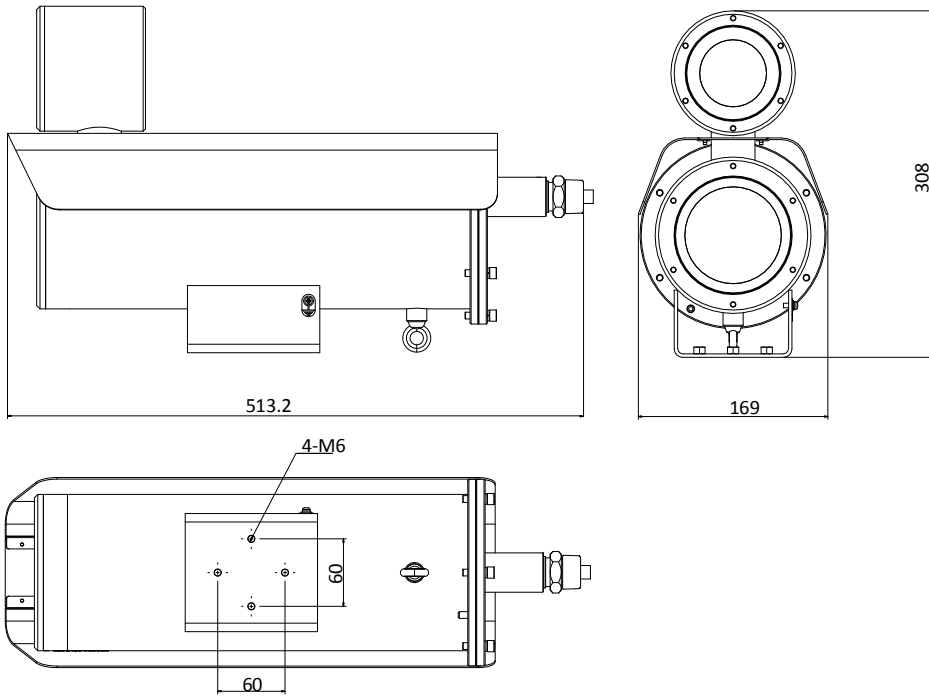

Dimension

-IZHS: