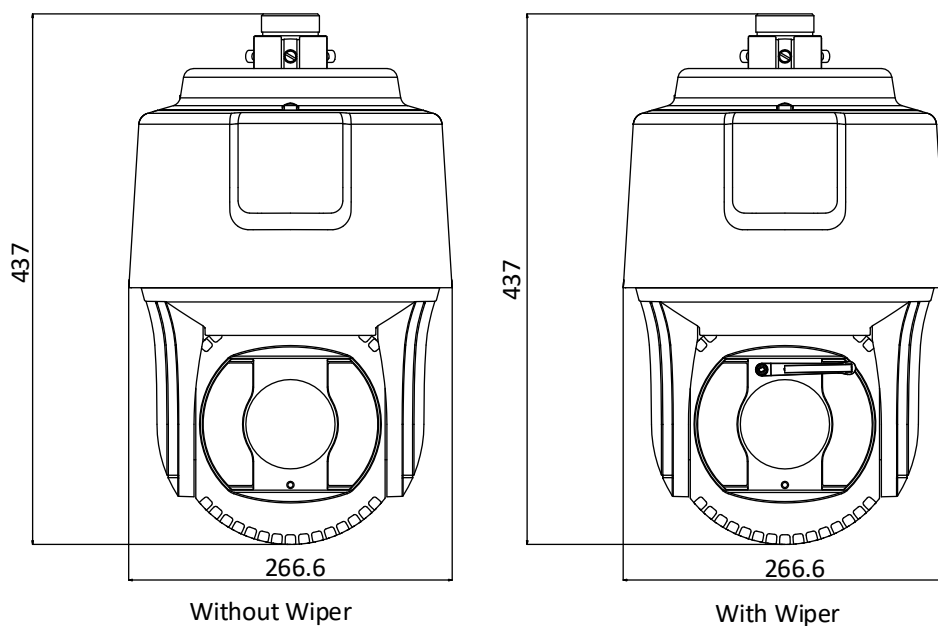

Power	Without wiper: 24 VAC, max. 68 W (max. 12 W for heater, and max. 15 W for IR), Hi-PoE, max. 60 W With wiper: 24 VAC max. 70 W (max. 12 W for heater, and max. 15 W for IR), Hi-PoE, max. 60 W
Working Environment	Temperature: -40°C to 70°C (-40°F to 158°F) Humidity: ≤ 90%
Wiper	Optional
Protection Level	IP67 Standard. Lightning protection, surge protection and voltage transient protection meets IEC61000-4-2-2/3/4/5/6
Material	Aluminum alloy
Dimensions	Φ 266.6 mm × 437 mm (Φ 10.50" × 17.20")
Weight	Approx. 8 kg (17.64 lb)

## Dimensions

Unit:mm