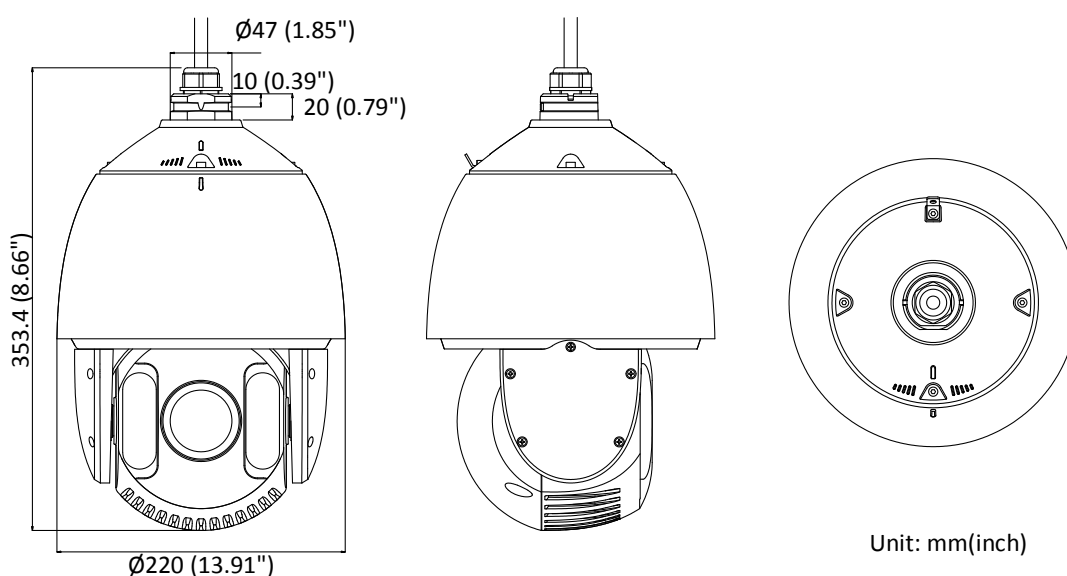

DORI

The DORI (detect, observe, recognize, identify) distance gives the general idea of the camera ability to distinguish persons or objects within its field of view.

It is calculated based on the camera sensor specification and the criteria given by EN 62676-4: 2015.

DORI	Detect	Observe	Recognize	Identify
Definition	25 px/m	63 px/m	125 px/m	250 px/m
Distance (Tele)	2344.8 m (7692.9 ft)	930.5 m (3052.8 ft)	469 m (1538.7 ft)	234.5 m (769.3 ft)

Available Model

DS-2DE7A245IX-AE/S1, 24 VAC & Hi-PoE

Dimensions