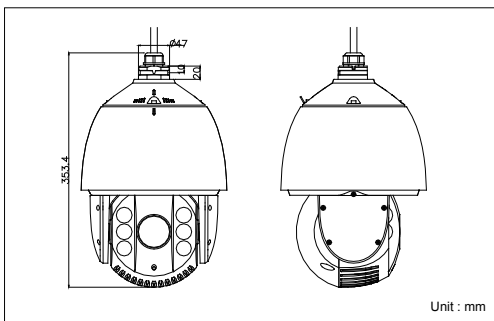

### Key features

- 1/3" Progressive Scan CMOS
- 1280 × 960 HD resolution
- 30X / 20X optical zoom, 16X digital zoom
- 100m IR distance
- True Day/Night, 3D DNR, Digital WDR
- 3D intelligent positioning
- 24VAC / High-PoE power supply

### Dimensions