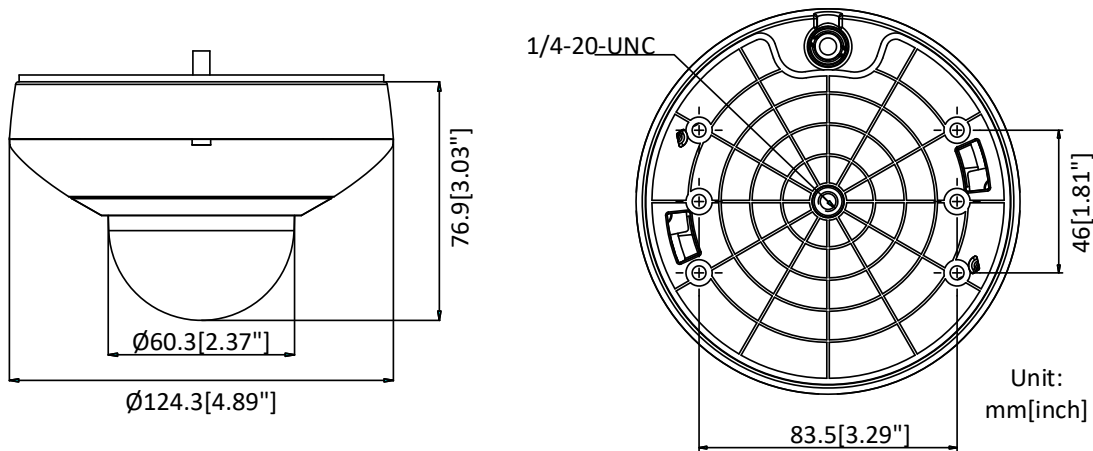

Available Model

DS-2DE1A200W-DE3(2.8 mm), DS-2DE1A200W-DE3(4 mm)

Dimensions