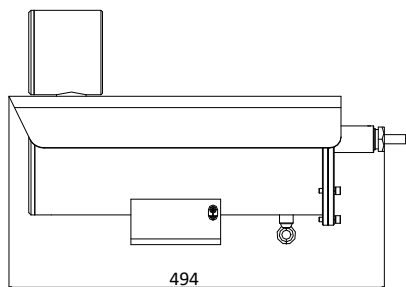

Order Model

DS-2DB4223I-CX (WE/316L) 100 VAC to 240 VAC & PoE+ (IEEE802.3at class4)

Dimensions

Unit: mm