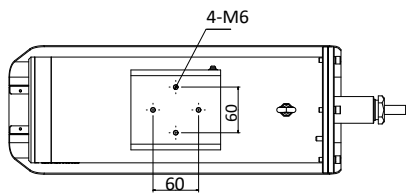

Order Model

DS-2DB4223I-CX (WE/316L) 100 VAC to 240 VAC & PoE+ (IEEE802.3at class4)

Dimensions

Unit: mm