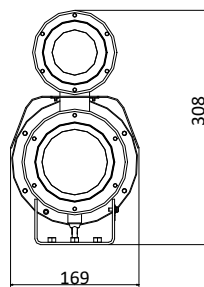

Order Model

DS-2DB4223I-CX (WE/316L) 100 VAC to 240 VAC & PoE+ (IEEE802.3at class4)

Dimensions

Unit: mm