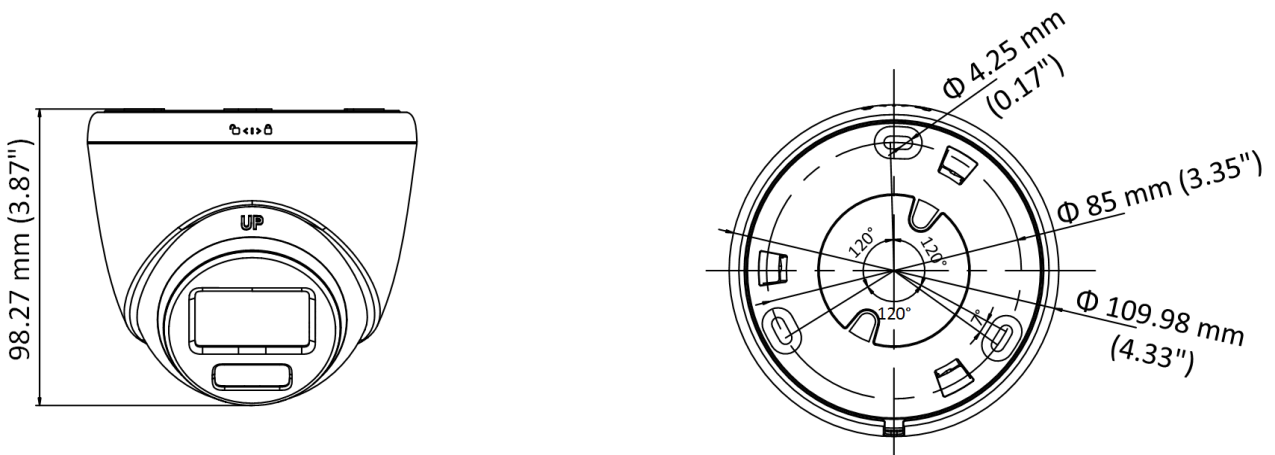

▪ **Dimension**