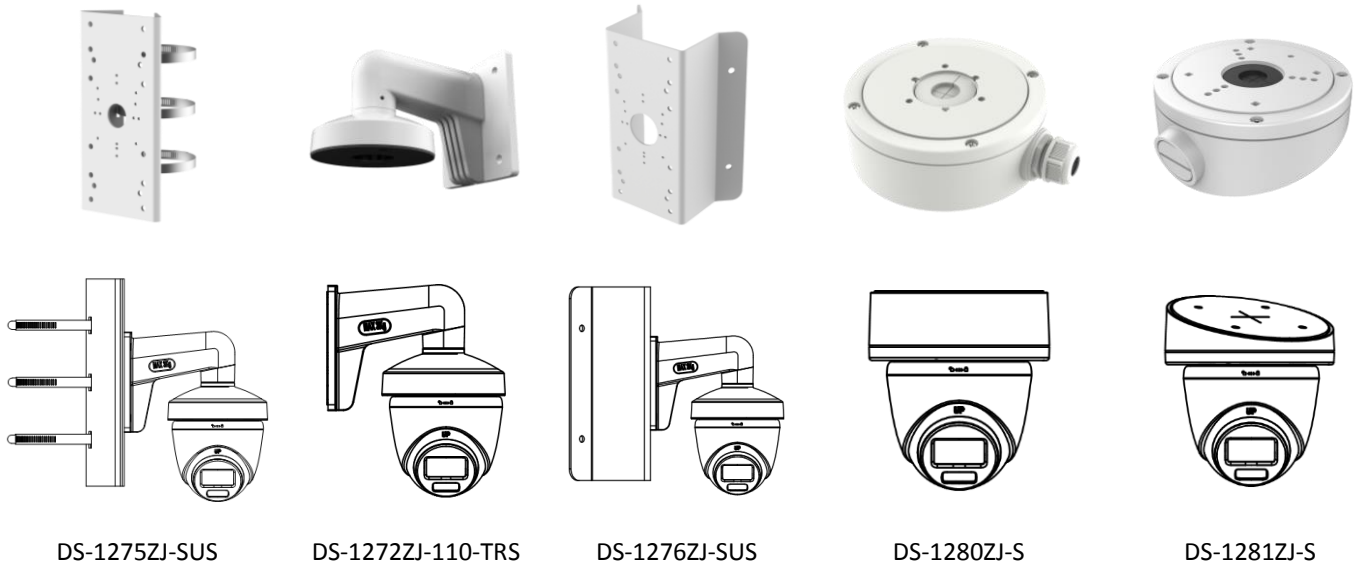

▪ **Accessory**