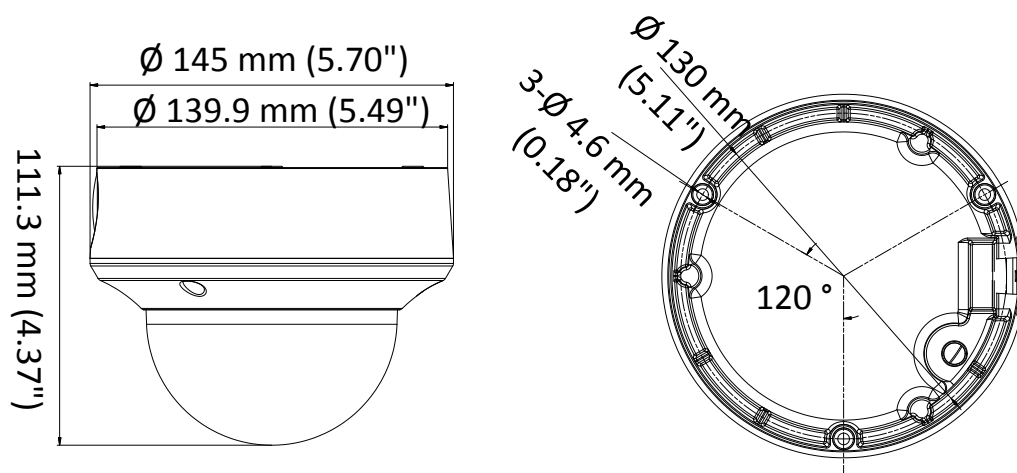

Order Model

DS-2CE5AH0T-VPIT3ZF, DS-2CE5AH0T-AVPIT3ZF

Dimension