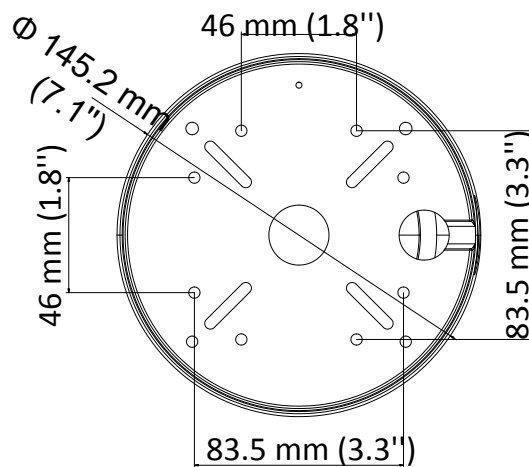

Order Model

DS-2CE59U1T-VPIT3ZF, DS-2CE59U1T-AVPIT3ZF

Dimension