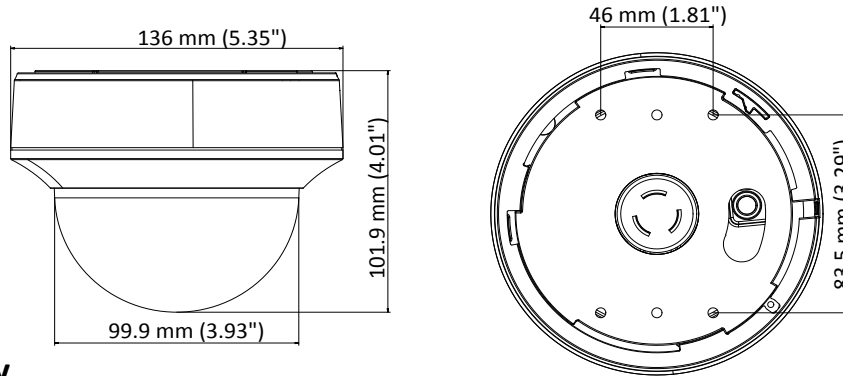

DS-2CE56H1T-ITZE 5 MP VF Dome Camera

Key Features

- 5 MP high-performance CMOS
- 2560 × 1944 resolution
- 2.8 mm to 12 mm motorized vari-focal lens
- EXIR 2.0, smart IR, up to 30 m IR distance
- OSD menu, DNR, DWDR
- IP65
- PoC.at
- Up the coax (HIKVISION-C)

Specification

Camera	
Image Sensor	5 MP CMOS image sensor
Effective Pixels	2560 (H) × 1944 (V)
Min. illumination	Color: 0.01 Lux @ (F1.2, AGC ON), 0 Lux with IR
Shutter Time	PAL: 1/25 s to 1/50, 000 s NTSC: 1/30 s to 1/50, 000 s
Lens	2.8 mm to 12 mm motorized vari-focal lens
Horizontal Field of View	90.4° to 28°
Lens Mount	Φ14
Day & Night	IR cut filter
Angle Adjustment	Pan: 0° to 355°; Tilt: 0° to 75°; Rotate: 0° to 355°
Synchronization	Internal synchronization
Frame Rate	2560 × 1944@20fps, 2560 × 1944@12.5fps 2560 × 1440@30fps, 2560 × 1440@25fps (default) 1920 × 1080@30fps, 1920 × 1080@25fps <i>* Under the PoC mode, 2560 × 1944@12.5fps is not available.</i>
Menu	
AGC	Support
D/N Mode	Auto/Color/BW (Black and White)
White Balance	ATW/MWB
BLC	Support
DWDR (Digital Wide Dynamic Range)	Support
Language	English, Chinese
Functions	Brightness, Sharpness, DNR, Mirror, Smart IR
Interface	
Video Output	1 HD analog output
General	
Operating Conditions	-40 °C to 60 °C (-40 °F to 140 °F), humidity: 90% or less (non-condensation)
Power Supply	12 V DC ±25%/PoC.at
Power Consumption	Max. 8 W
Protection Level	IP65
Material	Plastic
IR Range	Up to 30 m
Communication	Up the coax, Protocol: HIKVISION-C (TVI output)
Dimensions	Φ 136 mm × 102 mm (Φ 5.35" × 4.02")
Weight	Approx. 600 g (1.32 lb.)

Order Models

DS-2CE56H1T-ITZE

Dimension

Accessory

DS-1275ZJ
Vertical Pole Mounting Bracket

DS-1273ZJ-130B
Wall Mounting Bracket

DS-1271ZJ-130
Pendant Mounting Bracket

DS-1276ZJ
Corner Mounting Bracket