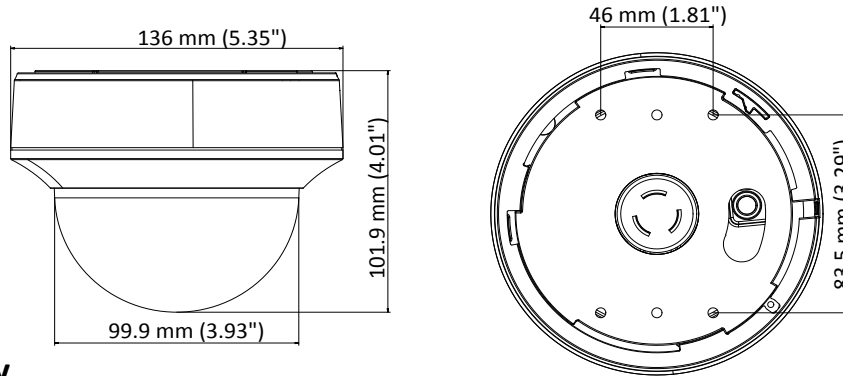

Order Models

DS-2CE56H1T-ITZ, DS-2CE56H1T-AITZ

Dimension

Accessory