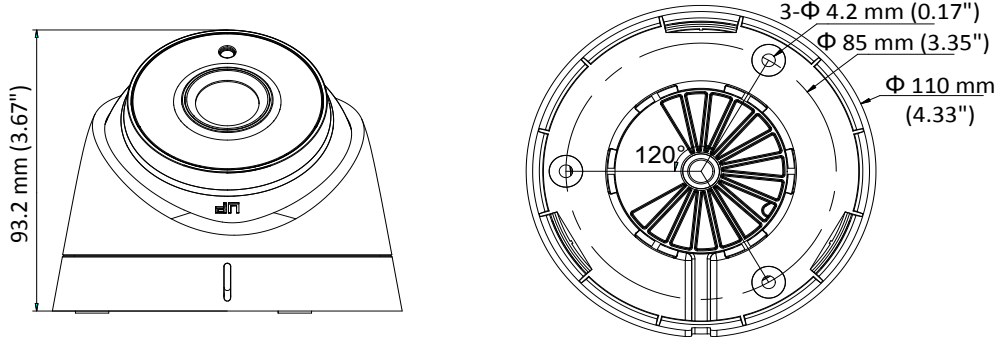

Order Models

DS-2CE56H1T-IT1

Dimension