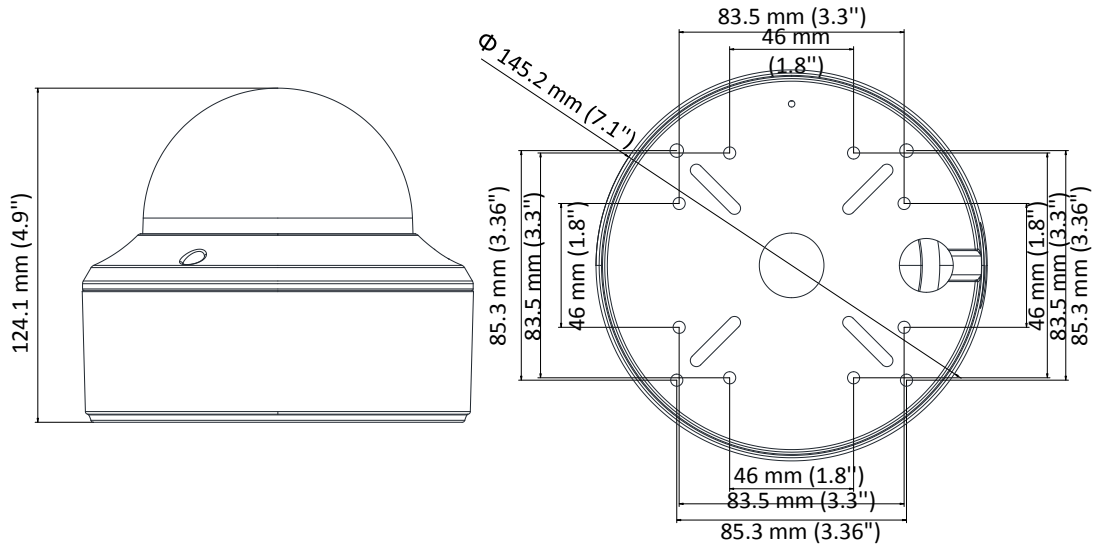

Order Model

DS-2CE56D8T-AVPIT3ZF

DS-2CE56D8T-VPIT3ZF

Dimension