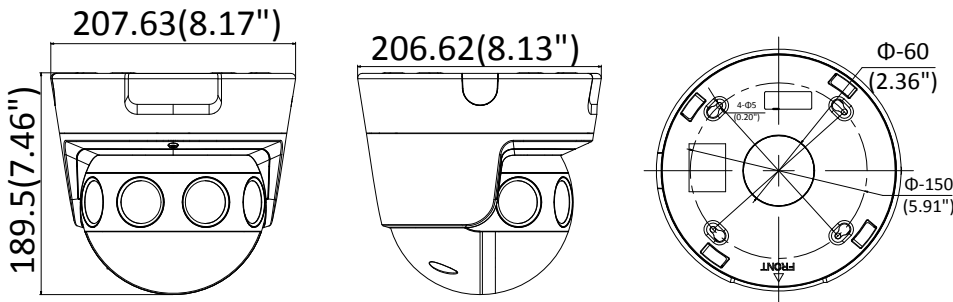

Available Models

- DS-2CD6924F-I [4mm]
- DS-2CD6924F-IS [4mm]
- DS-2CD6924F-IS/NFC [4mm]

Dimensions

Unit: mm

Accessories

Cap (Included)

HIKVISION®

Headquarters

No.555 Qianmo Road, Binjiang District,
Hangzhou 310051, China
T +86-571-8807-5998
overseasbusiness@hikvision.com

Hikvision USA
T +1-909-895-0400
sales.usa@hikvision.com

Hikvision Australia
T +61-2-8599-4233
salesau@hikvision.com

Hikvision India
T +91-22-28469900
sales@pramahikvision.com

Hikvision Canada
T +1-866-200-6690
sales.canada@hikvision.com

Hikvision Thailand
T +662-275-9949
sales.thailand@hikvision.com

Hikvision Europe
T +31-23-5542770
sales.eu@hikvision.com

Hikvision Italy
T +39-0438-6902
info.it@hikvision.com

Hikvision Brazil
T +55 11 3318-0050
Latam.support@hikvision.com

Hikvision Turkey
T +90 (216)521 7070- 7074
sales.tr@hikvision.com

Hikvision Malaysia
T +601-7652-2413
sales.my@hikvision.com

Hikvision UK & Ireland
T +01628-902140
sales.uk@hikvision.com

Hikvision South Africa
Tel: +27 (10) 0351172
sale.africa@hikvision.com

Hikvision France
T +33(0)1-85-330-450
info.fr@hikvision.com

Hikvision Kazakhstan
T +7-727-9730667
nikia.panfilov@hikvision.ru

Hikvision Vietnam
T +84-974270888
sales.vt@hikvision.com

Hikvision UAE
T +971-4-4432090
salesme@hikvision.com

Hikvision Singapore
T +65-6684-4718
sg@hikvision.com

Hikvision Spain
T +34-91-737-16-55
info.es@hikvision.com

Hikvision Tashkent
T +99-87-1238-9438
uzb@hikvision.ru

Hikvision Hong Kong
T +852-2151-1761
info.hk@hikvision.com

Hikvision Russia
T +7-495-669-67-99
saleru@hikvision.com

Hikvision Korea
T +82-(0)31-731-8817
sales.korea@hikvision.com

Hikvision Poland
T +48-22-460-01-50
info.pl@hikvision.com

Hikvision Indonesia
T +62-21-2933759
Sales.Indonesia@hikvision.com

Hikvision Colombia
sales.colombia@hikvision.com

05040820191218