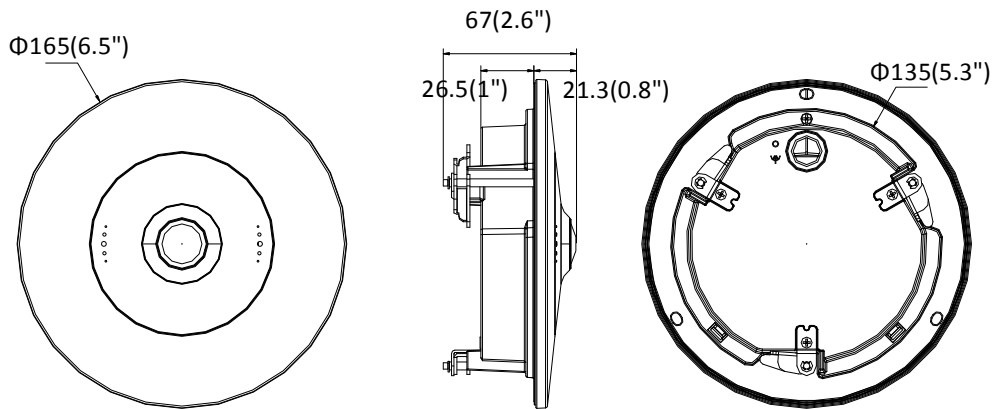

Available Model

DS-2CD63C5G0E/RC (2 mm), DS-2CD63C5G0E-S/RC (2 mm)

Dimensions

Unit: mm(inch)

Distributed by

HIKVISION®

Headquarters

No.555 Qianmo Road, Binjiang District,
Hangzhou 310051, China
T +86-571-8807-5998
overseasbusiness@hikvision.com