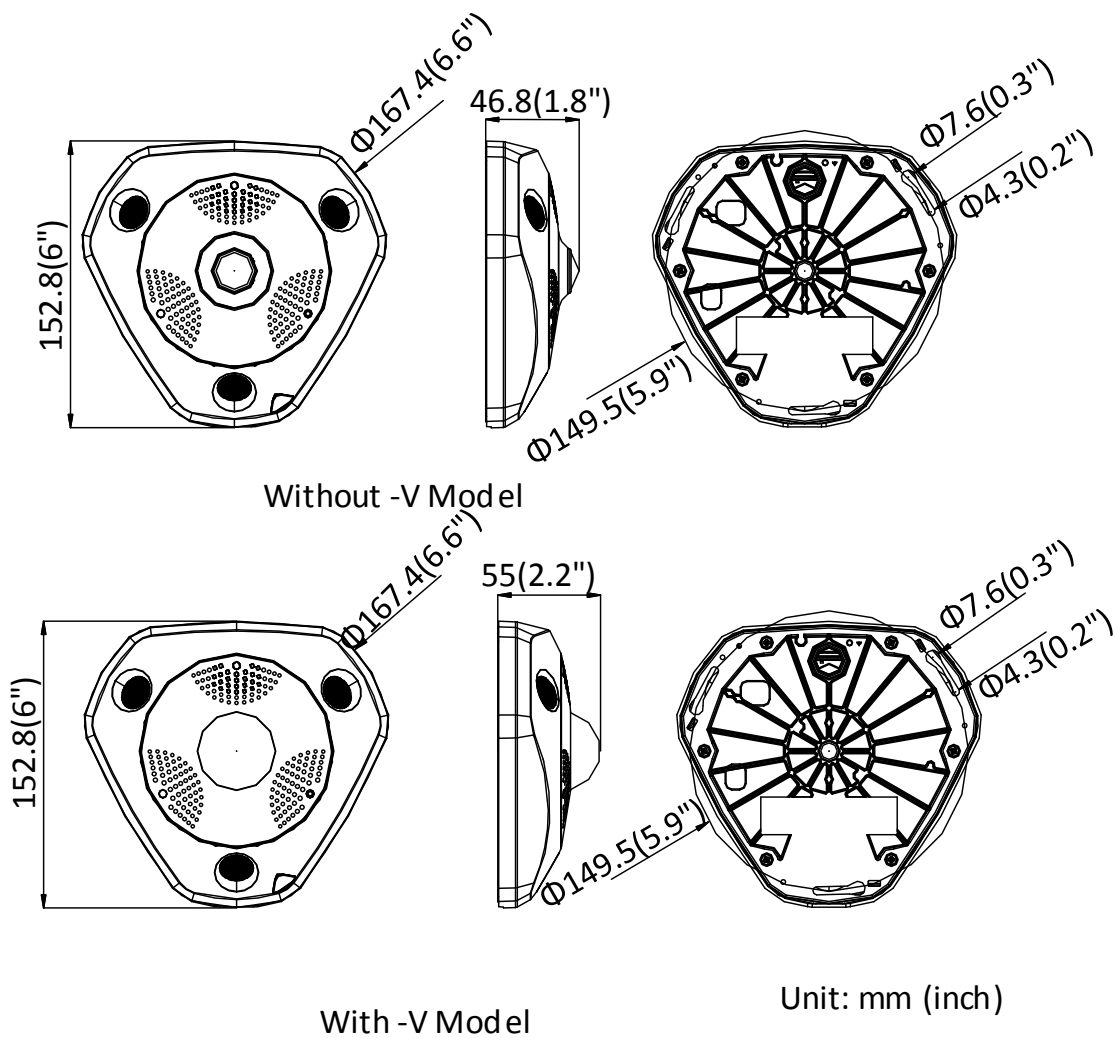

Material	Metal
Dimensions	Without -V model: 167.4 × 152.8 × 46.8 mm (6.6" × 6" × 1.8") With -V model: 167.4 × 152.8 × 55 mm (6.6" × 6" × 2.2")
Weight	Approx. 1400 g (3.09 lbs)

Available Model

DS-2CD63C5G0E-I (2 mm) (B); DS-2CD63C5G0E-IS (2 mm) (B), DS-2CD63C5G0E-IV (2 mm) (B), DS-2CD63C5G0E-IVS (2 mm) (B)

Dimensions

Accessories