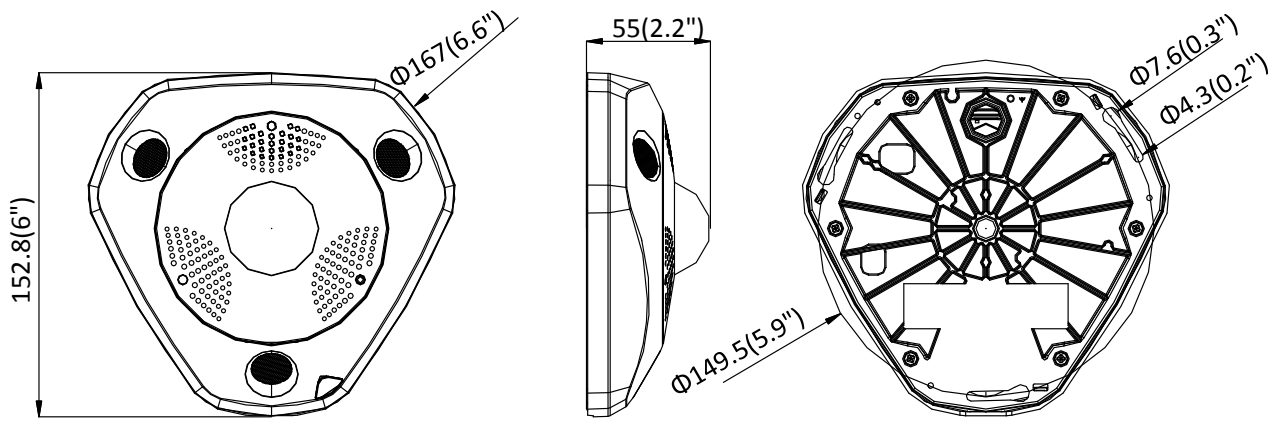

Operating Conditions	-40 °C to +60 °C (-40 °F to +140 °F), Humidity 95% or less (non-condensing)
Power Supply	12 VDC \pm 20%, PoE (802.3at, class 4), -S model: two-core terminal block Without -S model: Φ 5.5 \times 2.1 mm coaxial power plug
Power Consumption	12 VDC, 1 A, max. 12.5 W s PoE (802.3at, 42.5 to 57 V), 0.4 A to 0.3 A, max. 15 W
Protection Level (-V)	IP67, IK10
Heater	Yes
Material	Metal
Dimensions	Without -V model: 167.4 \times 152.8 \times 46.8 mm (6. 6" \times 6" \times 1.8") With -V model: 167 \times 152.8 \times 55 mm (6. 6" \times 6" \times 2.2")
Weight	Approx. 1400 g (3.09 lbs)

Available Model

DS-2CD63C5G0-I (1.29 mm); DS-2CD63C5G0-IS (1.29 mm), DS-2CD63C5G0-IV (1.29 mm), DS-2CD63C5G0-IVS (1.29 mm)

Dimensions

Without -V Model

With -V Model

Unit: mm(inch)

Accessories

DS-1280ZJ-DM25
Junction Box