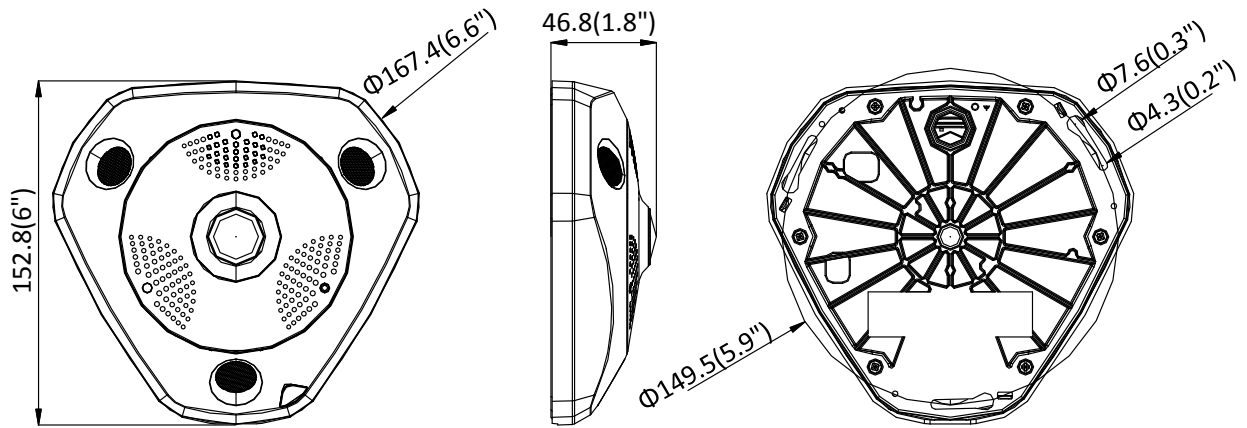

Without -V Model