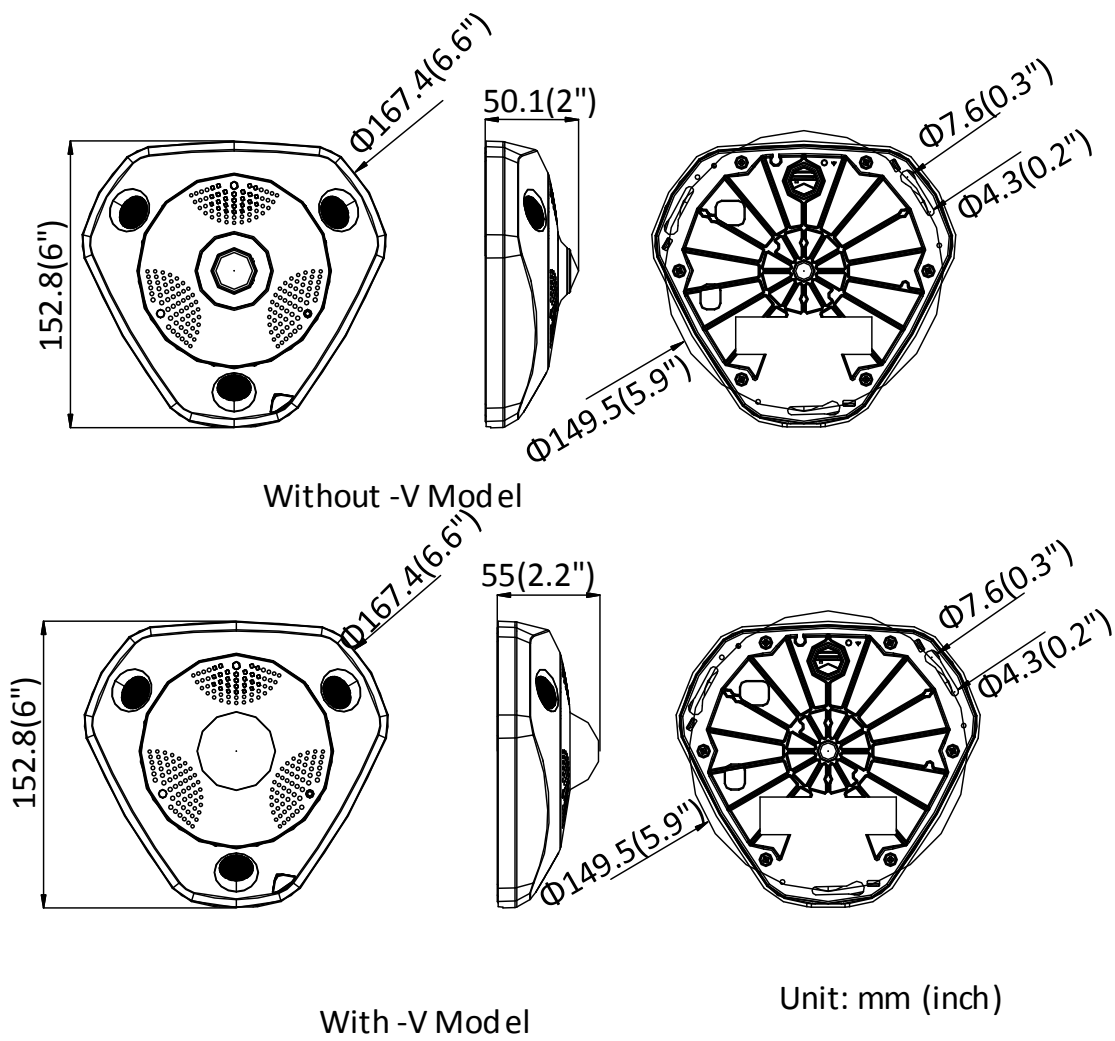

Material	Metal
Dimensions	Without -V model: 167.4 × 152.8 × 50.1 mm (6.6" × 6" × 2") With -V model: 167.4 × 152.8 × 55 mm (6.6" × 6" × 2.2")
Weight	Approx. 1400 g (3.09 lbs)

Available Model

DS-2CD6365G0E-I (1.27 mm) (B); DS-2CD6365G0E-IS (1.27 mm) (B), DS-2CD6365G0E-IV (1.27 mm) (B), DS-2CD6365G0E-IVS (1.27 mm) (B)

Dimensions

Accessories