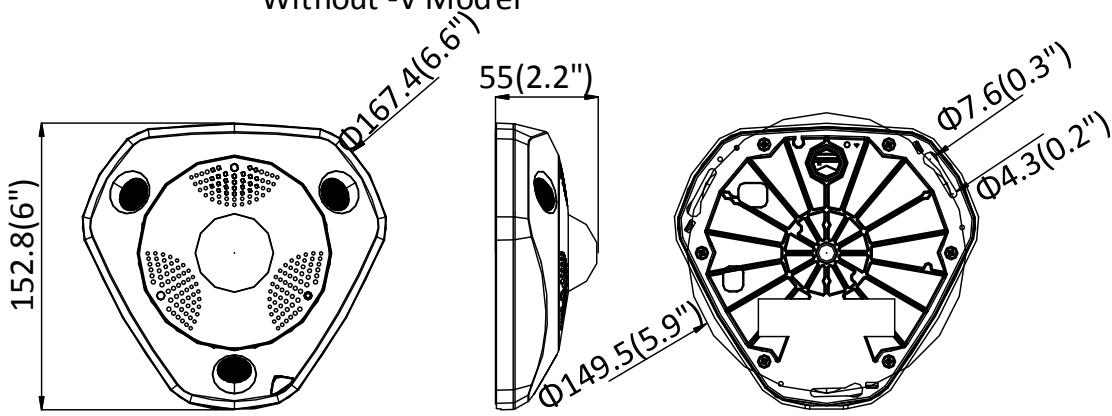

Operating Conditions	-40 °C to +60 °C (-40 °F to +140 °F), Humidity 95% or less (non-condensing)
Power Supply	12 VDC \pm 20%, PoE (802.3at, class 4), -S model: two-core terminal block Without -S model: Φ 5.5 \times 2.1 mm coaxial power plug
Power Consumption	12 VDC, 1 A, max. 12.5 W PoE (802.3at, 42.5 to 57 V), 0.4 A to 0.3 A, max. 15 W
Protection Level (-V)	IP67, IK10
Heater	Yes
Material	Metal
Dimensions	Without -V model: 167.4 \times 152.8 \times 50 mm (6. 6" \times 6" \times 2") With -V model: 167.4 \times 152.8 \times 55 mm (6. 6" \times 6" \times 2.2")
Weight	Approx. 1400 g (3.09 lbs)

Available Model

DS-2CD6365G0-I (1.27 mm); DS-2CD6365G0-IS (1.27 mm), DS-2CD6365G0-IV (1.27 mm), DS-2CD6365G0-IVS (1.27 mm)

Dimensions

Without -V Model

With -V Model

Unit: mm (inch)

Accessories

DS-1280ZJ-DM25
Junction Box