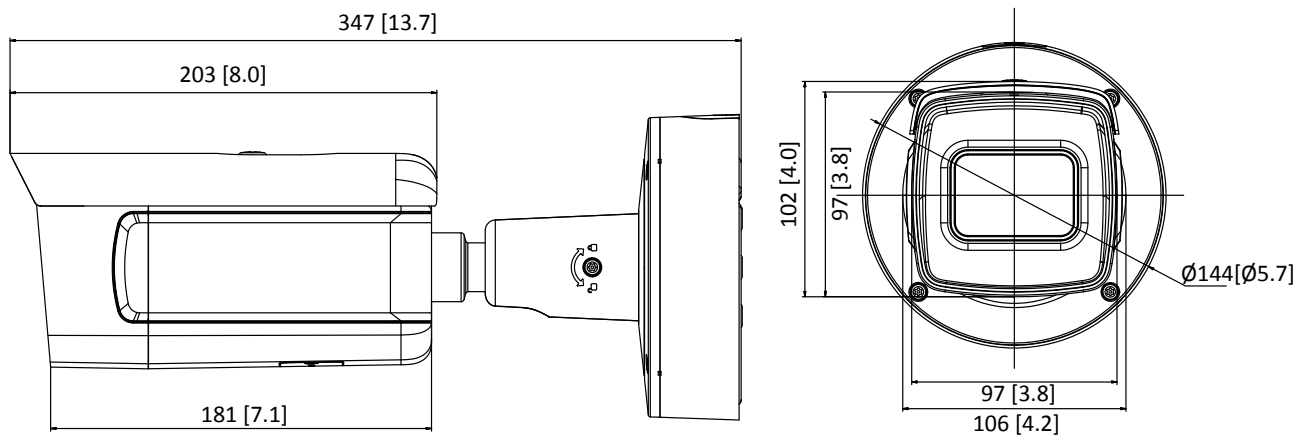

Power Supply	12 VDC $\pm$ 20%, two-core terminal block PoE (802.3at, class 4)
Power Consumption and Current	-IZS: 12 VDC, 1.0 A, max. 11 W; PoE (802.3at, 42.5 V to 57 V), 0.4 A to 0.2 A -IZHS: 12 VDC, 1.3 A, max. 13.5 W; PoE (802.3at, 42.5 V to 57 V), 0.4 A to 0.3 A
Protection Level	IP67, IK10
Heater	-H: Yes
Material	Aluminum alloy
Dimensions	Camera: Φ144 $\times$ 347 mm (Φ5.7" $\times$ 13.7") With package: 405 $\times$ 190 $\times$ 180 mm (15.9" $\times$ 7.5" $\times$ 7.1")
Weight	Camera: approx. 2.45 kg (5.40 lb.) With package: approx. 2.7 kg (5.95 lb.)

* Listed resolutions are only selectable options. It does not mean that all streams can work at their maximum resolution at the same time.

Available Model

DS-2CD5AC5G0-IZS (2.8-12mm), DS-2CD5AC5G0-IZHS (2.8-12mm)

*-H: Heater supported

Dimension

Unit: mm[inch]