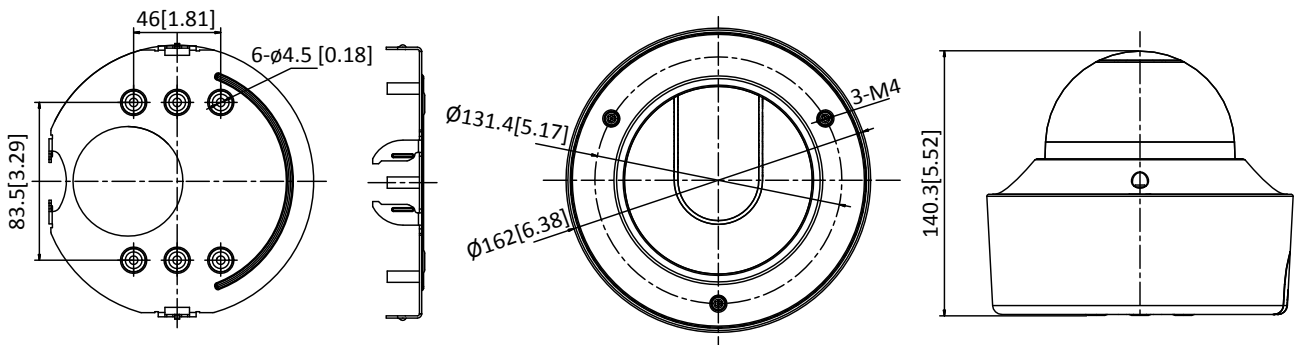

Power Supply	12 VDC $\pm$ 20%, two-core terminal block PoE (802.3at, class 3): 42.5 V to 57 V
Power Consumption and Current	-IZS: 12 VDC $\pm$ 20%: 0.7 A, max 8.5 W, PoE (802.3at, class 3): 42.5 V to 57 V, 0.1 A to 0.2 A -IZHS: 12 VDC $\pm$ 20%: 1.1 A, max 14 W, PoE (802.3at, class 3): 42.5 V to 57 V, 0.3 A to 0.4 A
Protection Level	IP67, IK10
Material	Aluminum alloy
Dimensions	Camera: $\Phi 162 \times 140.3$ mm ($\Phi 6.4'' \times 5.5''$) With package: $251 \times 215 \times 189$ mm ($9.9'' \times 8.5'' \times 7.4''$)
Weight	Camera: 1450 g (3.20 lb.) With package: 1950 g (4.30 lb.)

Note: Listed resolutions are only selectable options. It does not mean that all streams can work at their maximum resolution at the same time.

Available Model

DS-2CD5565G0-IZS (2.8–12 mm), DS-2CD5565G0-IZHS (2.8–12 mm)

*-H: heater supported

Dimension

Unit: mm[inch]