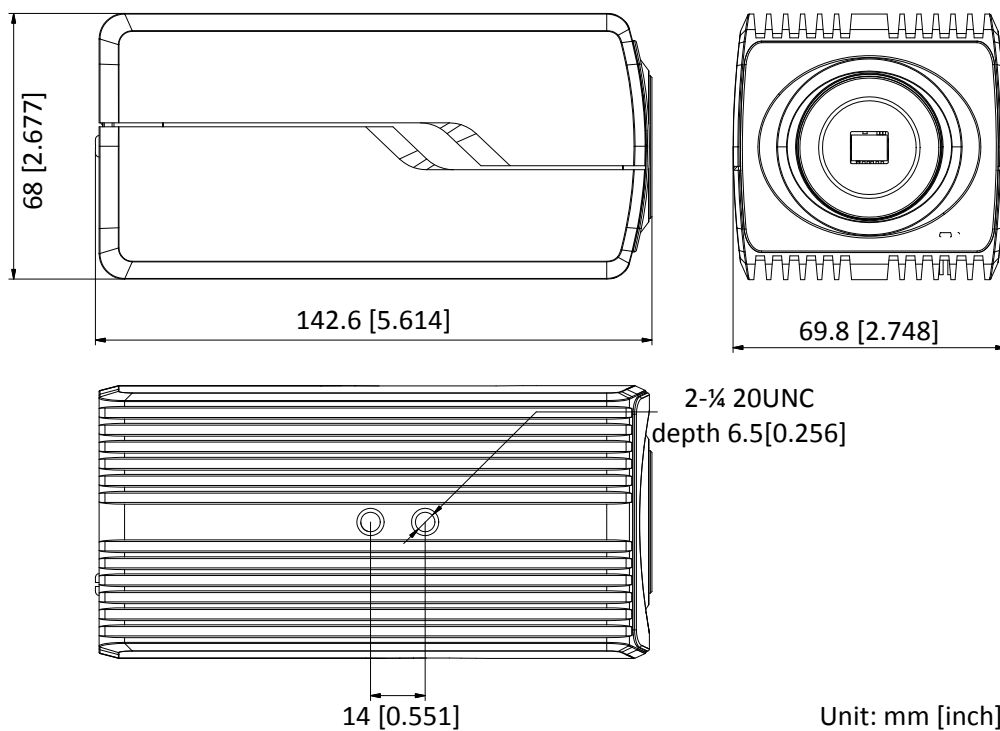

Dimensions	142.6 × 69.8 × 68 mm (5.61" × 2.75" × 2.68") With package: 315 × 140 × 140 mm (12.4" × 5.51" × 5.51")
Weight	-AP: approx. 730 g (1.61 lb.), 1020 g (2.25 lb.) with package Non-AP: approx. 690 g (1.52 lb.), 975 g (2.15 lb.) with package

* Listed resolutions are only selectable options. It does not mean that all streams can work at their maximum resolution at the same time.

Available Models:

DS-2CD5065G0, DS-2CD5065G0-AP

*-AP: support ABF (auto back focus) and P-iris

Dimensions