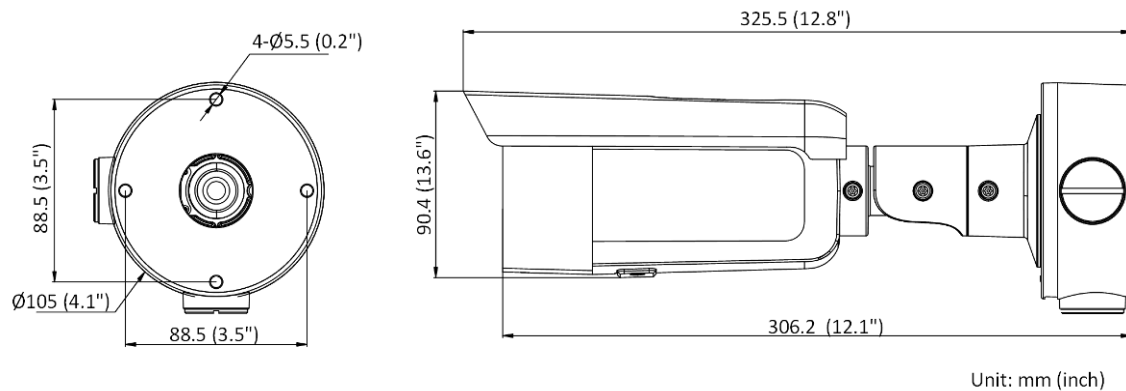

Approval

EMC	FCC SDoC (47 CFR Part 15, Subpart B); CE-EMC (EN 55032: 2015, EN 61000-3-2: 2019, EN 61000-3-3: 2013, EN 50130-4: 2011 +A1: 2014); RCM (AS/NZS CISPR 32: 2015); IC VoC (ICES-003: Issue 6, 2019); KC (KN 32: 2015, KN 35: 2015)
Safety	UL (UL 60950-1); CB (IEC 60950-1:2005 + Am 1:2009 + Am 2:2013, IEC 62368-1:2014); CE-LVD (EN 60950-1:2006+A2:2013, IEC 62368-1:2014+A11:2017); BIS (IS 13252(Part 1):2010+A1:2013+A2:2015); LOA (SANS IEC60950-1)
Environment	CE-RoHS (2011/65/EU); WEEE (2012/19/EU); Reach (Regulation (EC) No 1907/2006)
Protection	IP67 (IEC 60529-2013)

▪ Available Model

DS-2CD3T26G2-ISU/SL (2.8/4/6 mm)

▪ Dimension