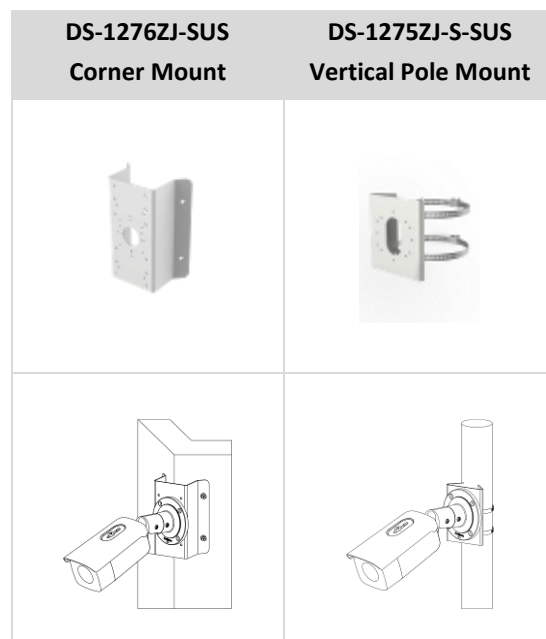

▪ **Accessory**

▪ **Included**

▪ **Optional**