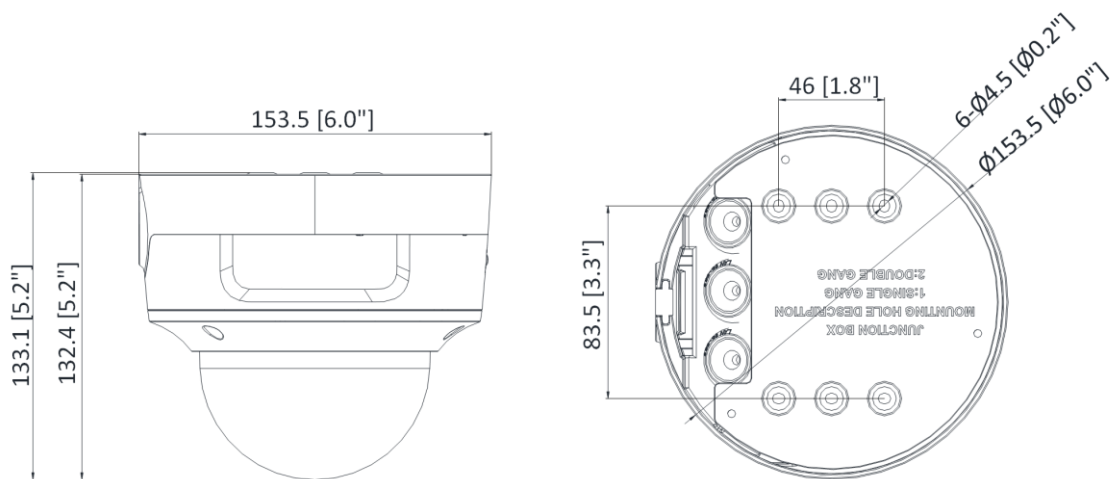

Approval	
EMC	FCC SDoC (47 CFR Part 15, Subpart B); CE-EMC (EN 55032: 2015, EN 61000-3-2: 2014, EN 61000-3-3: 2013, EN 50130-4: 2011 +A1: 2014); IC VoC (ICES-003: Issue 6, 2016); KC (KN 32: 2015, KN 35: 2015)
Safety	UL (UL 60950-1); CB (IEC 60950-1:2005 + Am 1:2009 + Am 2:2013, IEC 62368-1:2014); CE-LVD (EN 60950-1:2005 + Am 1:2009 + Am 2:2013, IEC 62368-1:2014); BIS (IS 13252(Part 1):2010+A1:2013+A2:2015)
Environment	CE-RoHS (2011/65/EU); WEEE (2012/19/EU); Reach (Regulation (EC) No 1907/2006)
Protection	IP67 (IEC 60529-2013), IK10 (IEC 62262:2002)

▪ **Available Model**

DS-2CD3786G2-IZS (2.7 to 13.5 mm)

▪ **Dimension**

Unit: mm (inch)