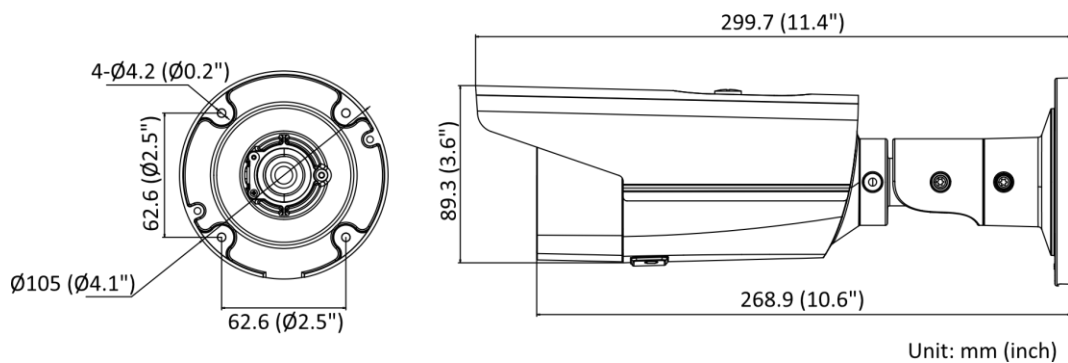

▪ Typical Application

Hikvision products are classified into three levels according to their anti-corrosion performance. Refer to the following description to choose for your using environment.

This model has NO SPECIFIC PROTECTION.

Level	Description
Top-level protection	Hikvision products at this level are equipped for use in areas where professional anti-corrosion protection is a must. Typical application scenarios include coastlines, docks, chemical plants, and more.
Moderate protection	Hikvision products at this level are equipped for use in areas with moderate anti-corrosion demands. Typical application scenarios include coastal areas about 2 kilometers (1.24 miles) away from coastlines, as well as areas affected by acid rain.
No specific protection	Hikvision products at this level are equipped for use in areas where no specific anti-corrosion protection is needed.

▪ Dimension

▪ Accessory

▪ Optional

DS-1275ZJ	DS-1297ZJ	DS-1297ZJ-ES	DS-1232ZJ-T	DS-1292ZJ
Vertical Pole Mount	Pendant Mount	Pendant Mount	Cardan Joint	Wall Mount