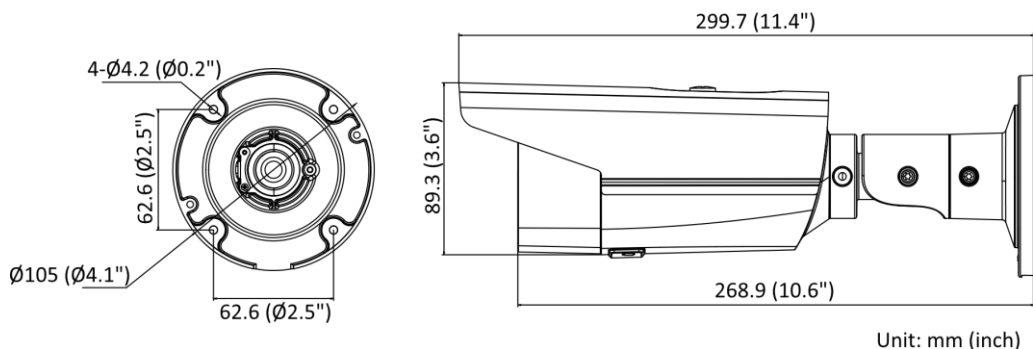

Package Dimension	386 mm× 156 mm × 155 mm (15.2" × 6.2" × 6.2")
Weight	Approx. 1065 g (2.4 lb.)
With Package Weight	Approx. 1560 g (3.5 lb.)
Storage Conditions	-30 °C to 60 °C (-22 °F to 140 °F). Humidity 95% or less (non-condensing)
Startup and Operating Conditions	-30 °C to 60 °C (-22 °F to 140 °F). Humidity 95% or less (non-condensing)
Language	33 languages English, Russian, Estonian, Bulgarian, Hungarian, Greek, German, Italian, Czech, Slovak, French, Polish, Dutch, Portuguese, Spanish, Romanian, Danish, Swedish, Norwegian, Finnish, Croatian, Slovenian, Serbian, Turkish, Korean, Traditional Chinese, Thai, Vietnamese, Japanese, Latvian, Lithuanian, Portuguese (Brazil), Ukrainian
General Function	Anti-flicker, heartbeat, password reset via email, pixel counter
Firmware Version	V5.5.113
Software Reset	Yes
Power Consumption and Current	-2I: 12 VDC, 0.67 A, max. 8.0W PoE (802.3af, 36 V to 57 V), 0.25 A to 0.16 A, max. 9.0 W -4I: 12 VDC, 0.92 A, max. 11.0 W PoE (802.3af, 36 V to 57 V), 0.35 A to 0.22 A, max. 12.5 W
Power Supply	12 VDC ± 25%, reverse polarity protection PoE: 802.3af, Class 3
Power Interface	Ø5.5 mm coaxial power plug
<b>Approval</b>	
EMC	FCC (47 CFR Part 15, Subpart B); CE-EMC (EN 55032: 2015, EN 61000-3-2: 2014, EN 61000-3-3: 2013, EN 50130-4: 2011 +A1: 2014); RCM (AS/NZS CISPR 32: 2015); IC (ICES-003: Issue 6, 2016); KC (KN 32: 2015, KN 35: 2015)
Safety	UL (UL 60950-1); CB (IEC 60950-1:2005 + Am 1:2009 + Am 2:2013); CE-LVD (EN 60950-1:2005 + Am 1:2009 + Am 2:2013)
Environment	CE-RoHS (2011/65/EU); WEEE (2012/19/EU); Reach (Regulation (EC) No 1907/2006)
Protection	IP67 (IEC 60529-2013)

#### ▪ Available Model

DS-2CD2T63G2-2I (2.8/4/6 mm)

DS-2CD2T63G2-4I (2.8/4/6 mm)

## ▪ Dimension