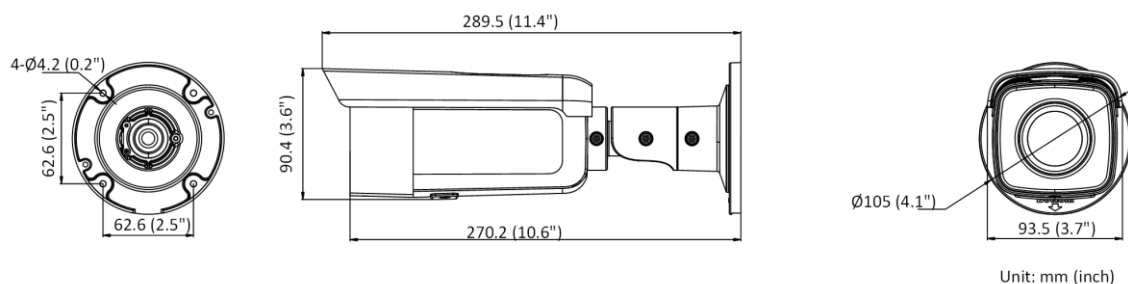

Camera Dimension	Ø105 × 289.5 mm (4.1" × 11.4")
Package Dimension	386 × 156 × 155 mm (15.2" × 6.1" × 6.1")
Camera Weight	1090 g (2.4 lb.)
With Package Weight	1614 g (3.6 lb.)
Linkage Method	Upload to NAS/memory card, notify surveillance center, trigger record, trigger capture, strobe light, audible warning *Note: External device is required.
Web Client Language	32 languages English, Russian, Estonian, Bulgarian, Hungarian, Greek, German, Italian, Czech, Slovak, French, Polish, Dutch, Portuguese, Spanish, Romanian, Danish, Swedish, Norwegian, Finnish, Croatian, Slovenian, Serbian, Turkish, Korean, Traditional Chinese, Thai, Vietnamese, Japanese, Latvian, Lithuanian, Portuguese (Brazil)
General Function	Anti- flicker, heartbeat, mirror, privacy masks, flash log, password reset via e-mail, pixel counter
Software Reset	Yes
<b>Approval</b>	
EMC	FCC (47 CFR Part 15, Subpart B); CE-EMC (EN 55032: 2015, EN 61000-3-2: 2014, EN 61000-3-3: 2013, EN 50130-4: 2011 +A1: 2014); RCM (AS/NZS CISPR 32: 2015); IC (ICES-003: Issue 6, 2016); KC (KN 32: 2015, KN 35: 2015)
Safety	UL (UL 60950-1); CB (IEC 60950-1:2005 + Am 1:2009 + Am 2:2013); CE-LVD (EN 60950-1:2005 + Am 1:2009 + Am 2:2013); BIS (IS 13252(Part 1):2010+A1:2013+A2:2015); LOA (IEC/EN 60950-1)
Environment	CE-ROHS (2011/65/EU); WEEE (2012/19/EU); REACH (Regulation (EC) No 1907/2006)
Protection	Ingression protection: IP67 (IEC 60529-2013)

## ▪ Dimension