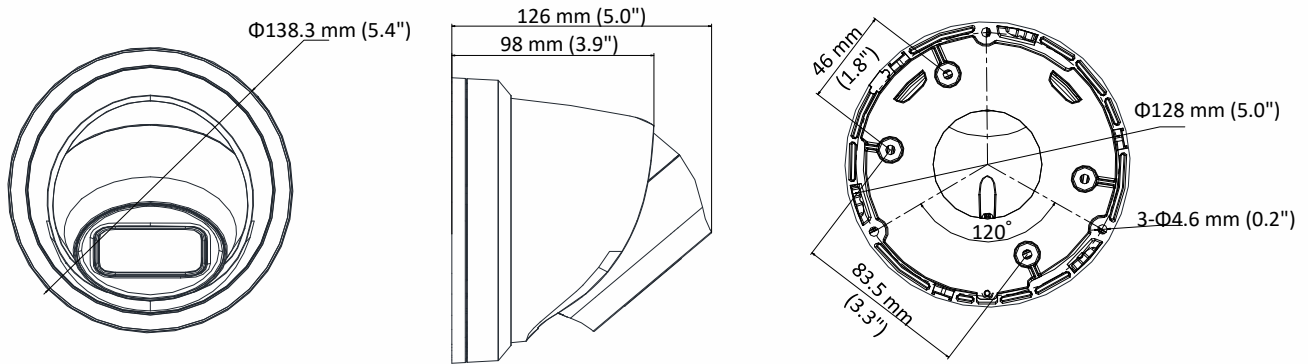

Dimension

Accessory

Distributed by

HIKVISION

Headquarters

No.555 Qianmo Road, Binjiang District,
Hangzhou 310051, China
T +86-571-8807-5998
overseasbusiness@hikvision.com

Hikvision USA
T +1-909-895-0400
sales.usa@hikvision.com

Hikvision Italy
T +39-0438-6902
info.it@hikvision.com

Hikvision Singapore
T +65-6684-4718
sg@hikvision.com

Hikvision Africa
T +27 (10) 0351172
sale.africa@hikvision.com

Hikvision Europe
T +31-23-55-42-770
info.eu@hikvision.com

Hikvision France
T +33(0)1-85-330-450
info.fr@hikvision.com

Hikvision Oceania
T +61-2-8599-4233
salesau@hikvision.com

Hikvision Hong Kong
T +852-2151-1761

Hikvision Middle East
T +971-4-8816086
salesme@hikvision.com

Hikvision Spain
T +34-91-737-16-55
info.es@hikvision.com

Hikvision Canada
T +1-909-895-0400
sales.usa@hikvision.com

Hikvision Russia
T +7-495-669-67-99
saleru@hikvision.com

Hikvision Poland
T +48-22-460-01-50
poland@hikvision.com

Hikvision Korea
T +82-31-731-8841
sales.korea@hikvision.com

Hikvision India
T +91-22-28469900
sales@pramahikvision.com

Hikvision UK
T +01628-902140
support.uk@hikvision.com

Hikvision Brazil
T +55 11 3318-0050
Latam.support@hikvision.com