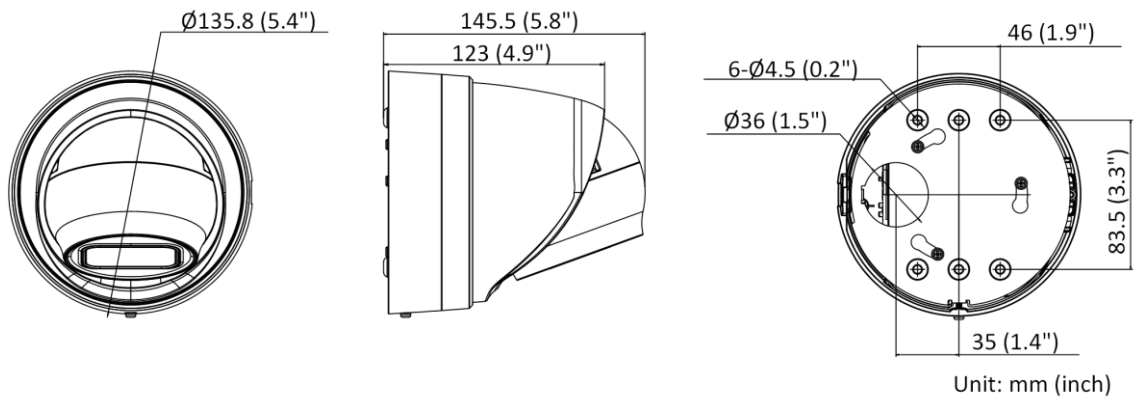

Startup and Operating Conditions	-30 °C to 60 °C (-22 °F to 140 °F). Humidity 95% or less (non-condensing)
Power Supply	12 VDC ± 25%, reverse polarity protection PoE: 802.3af, Class 3
Power Consumption and Current	12 VDC, 0.92 A, max. 11 W PoE: (802.3af, 36 V to 57 V), 0.35 A to 0.22 A, max. 12.5 W
Power Interface	Two-core terminal block
Material	Metal
Camera Dimension	Ø135.8 × 145.5 mm (Ø5.4" × 5.8")
Package Dimension	170 × 170 × 205 mm (6.7" × 6.7" × 8.1")
Camera Weight	Approx. 1160 g (2.6 lb.)
With Package Weight	Approx. 1515 g (3.3 lb.)
Linkage Method	Upload to FTP/NAS/memory card, notify surveillance center, trigger record, trigger capture, send email, audible warning, trigger alarm output, trigger alarm input
Firmware Version	V5.5.135
Web Client Language	33 languages English, Russian, Estonian, Bulgarian, Hungarian, Greek, German, Italian, Czech, Slovak, French, Polish, Dutch, Portuguese, Spanish, Romanian, Danish, Swedish, Norwegian, Finnish, Croatian, Slovenian, Serbian, Turkish, Korean, Traditional Chinese, Thai, Vietnamese, Japanese, Latvian, Lithuanian, Portuguese (Brazil), Ukrainian
General Function	Anti-flicker, heartbeat, password reset via e-mail, pixel counter
Software Reset	Yes
Approval	
EMC	FCC (47 CFR Part 15, Subpart B); CE-EMC (EN 55032: 2015, EN 61000-3-2: 2014, EN 61000-3-3: 2013, EN 50130-4: 2011 +A1: 2014); RCM (AS/NZS CISPR 32: 2015); IC (ICES-003: Issue 6, 2016); KC (KN 32: 2015, KN 35: 2015)
Safety	UL (UL 60950-1); CB (IEC 60950-1:2005 + Am 1:2009 + Am 2:2013); CE-LVD (EN 60950-1:2005 + Am 1:2009 + Am 2:2013); BIS (IS 13252(Part 1):2010+A1:2013+A2:2015); LOA (IEC/EN 60950-1)
Environment	CE-ROHS (2011/65/EU); WEEE (2012/19/EU); REACH (Regulation (EC) No 1907/2006)
Protection	IP66 (IEC 60529-2013), IK10 (IEC 62262:2002)

▪ Available Model

DS-2CD2H26G2-IZS (2.8 to 12 mm)

▪ Dimension

▪ Accessory

▪ Optional

DS-1273ZJ-135

Wall Mount

Distributed by