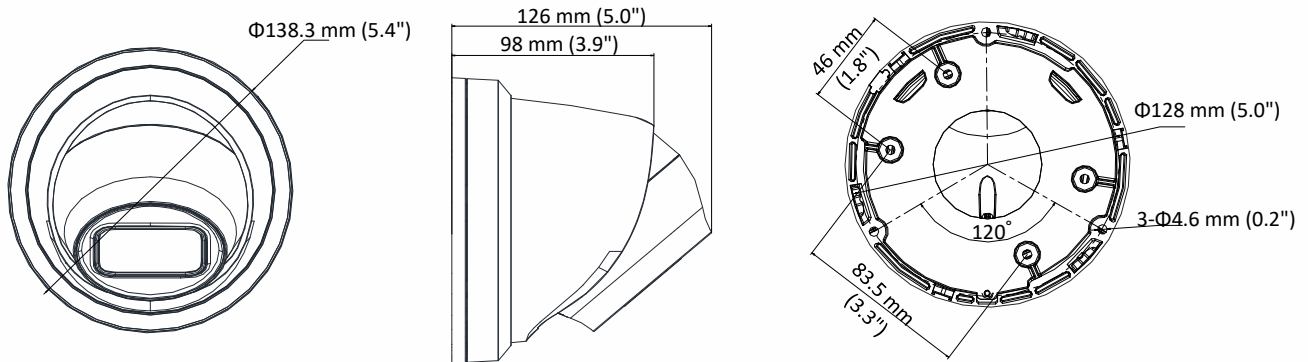

Dimension

Accessory

Distributed by

HIKVISION®

Headquarters

No.555 Qianmo Road, Binjiang District,
Hangzhou 310051, China
T +86-571-8807-5998
overseasbusiness@hikvision.com

Hikvision USA
T +1-909-895-0400
sales.usa@hikvision.com

Hikvision Italy
T +39-0438-6902
info.it@hikvision.com

Hikvision Singapore
T +65-6684-4718
sg@hikvision.com

Hikvision Africa
T +27 (10) 0351172
sale.africa@hikvision.com

Hikvision Europe
T +31-23-55-42-770
info.eu@hikvision.com

Hikvision France
T +33(0)1-85-330-450
info.fr@hikvision.com

Hikvision Oceania
T +61-2-8599-4233
salesau@hikvision.com

Hikvision Hong Kong
T +852-2151-1761

Hikvision Middle East
T +971-4-8816086
salesme@hikvision.com

Hikvision Spain
T +34-91-737-16-55
info.es@hikvision.com

Hikvision Canada
T +1-909-895-0400
sales.usa@hikvision.com

Hikvision Russia
T +7-495-669-67-99
saleru@hikvision.com

Hikvision Poland
T +48-22-460-01-50
poland@hikvision.com

Hikvision Korea
T +82-31-731-8841
sales.korea@hikvision.com

Hikvision India
T +91-22-28469900
sales@pramahikvision.com

Hikvision UK
T +01628-902140
support.uk@hikvision.com

Hikvision Brazil
T +55 11 3318-0050
Latam.support@hikvision.com