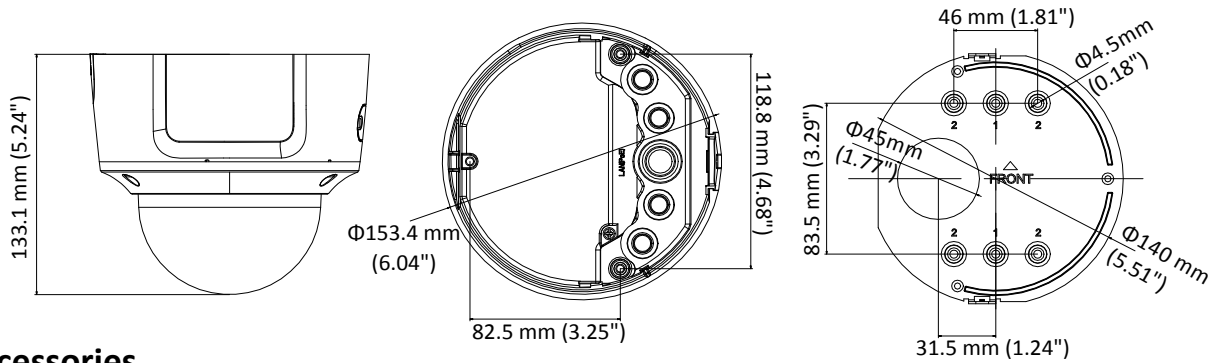

Dimensions

Accessories

Distributed by

DS-1473ZJ-155(Black)
Wall Mount

HIKVISION®

Headquarters

No.555 Qianmo Road, Binjiang District,
Hangzhou 310051, China
T +86-571-8807-5998
overseasbusiness@hikvision.com

Hikvision USA
T +1-909-895-0400
sales.usa@hikvision.com

Hikvision Australia
T +61-2-8599-4233
salesau@hikvision.com

Hikvision India
T +91-22-28469900
sales@pramahikvision.com

Hikvision Canada
T +1-866-200-6690
sales.canada@hikvision.com

Hikvision Thailand
T +662-275-9949
sales.thailand@hikvision.com

Hikvision Europe
T +31-23-5542770
sales.eu@hikvision.com

Hikvision Italy
T +39-0438-6902
info.it@hikvision.com

Hikvision Brazil
T +55 11 3318-0050
Latam.support@hikvision.com

Hikvision Turkey
T +90 (216)521 7070- 7074
sales.tr@hikvision.com

Hikvision Malaysia
T +601-7652-2413
sales.my@hikvision.com

Hikvision UK & Ireland
T +01628-902140
sales.uk@hikvision.com

Hikvision South Africa
Tel: +27 (10) 0351172
sale.africa@hikvision.com

Hikvision France
T +33(0)1-85-330-450
info.fr@hikvision.com

Hikvision Kazakhstan
T +7-727-9730667
nikia.panfilov@hikvision.ru

Hikvision Vietnam
T +84-974270888
sales.vt@hikvision.com

Hikvision UAE
T +971-4-4432090
salesme@hikvision.com

Hikvision Singapore
T +65-6684-4718
sg@hikvision.com

Hikvision Spain
T +34-91-737-16-55
info.es@hikvision.com

Hikvision Tashkent
T +99-87-1238-9438
uzb@hikvision.ru

Hikvision Hong Kong
T +852-2151-1761
info.hk@hikvision.com

Hikvision Russia
T +7-495-669-67-99
saleru@hikvision.com

Hikvision Korea
T +82-(0)31-731-8817
sales.korea@hikvision.com

Hikvision Poland
T +48-22-460-01-50
info.pl@hikvision.com

Hikvision Indonesia
T +62-21-2933759
Sales.Indonesia@hikvision.com

Hikvision Colombia
sales.colombia@hikvision.com