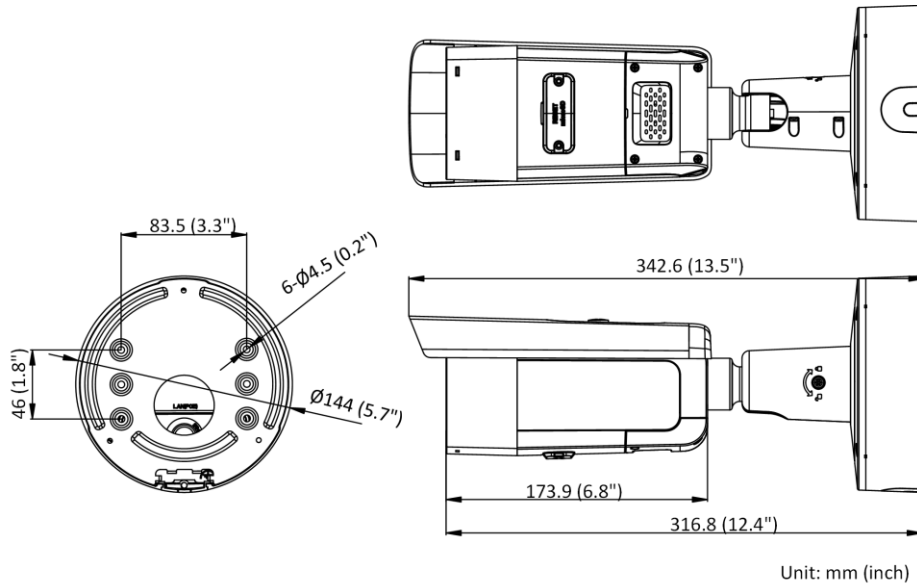

▪ Dimension

▪ Accessory

DS-1476ZJ-SUS
Corner Mount