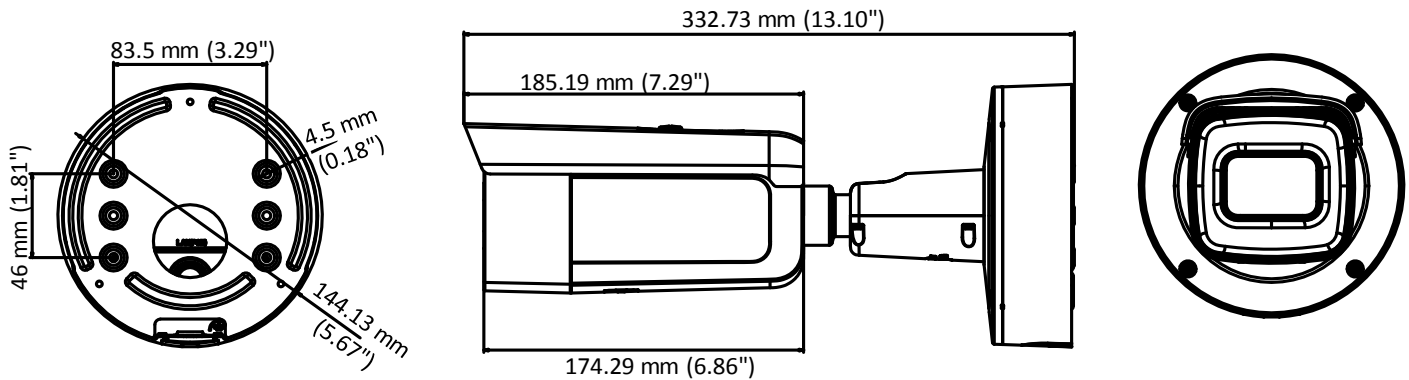

Available Model:

DS-2CD2625FWD-IZS

Dimensions

Accessories

DS-1275ZJ-S-SUS
Vertical Pole Mount

Distributed by