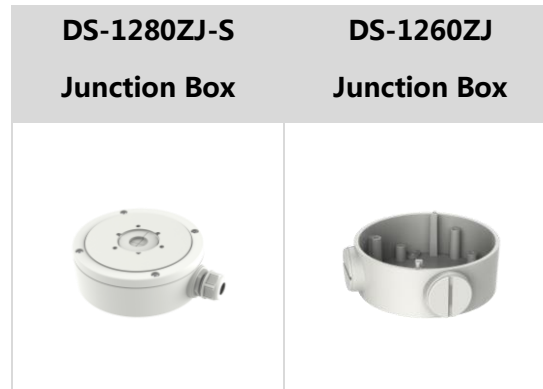

Software Reset	Yes
Storage Conditions	-30 °C to 60 °C (-22 °F to 140 °F). Humidity 95% or less (non-condensing)
Startup and Operating Conditions	-30 °C to 60 °C (-22 °F to 140 °F). Humidity 95% or less (non-condensing)
Power Supply	12 VDC ± 25% PoE: 802.3at, Class 4
Power Consumption and Current	12 VDC, 1.08 A, max. 13 W PoE: (802.3at, 42.5 V to 57 V), 0.36 A to 0.27 A, max. 15 W
Power Interface	Ø5.5 mm coaxial power plug
Material	Aluminum alloy body
Camera Dimension	308.5 × 97.9 × 93 mm (12.2" × 3.9" × 3.7")
Package Dimension	385 × 190 × 180 mm (15.2" × 7.5" × 7.1")
Camera Weight	Approx. 1390 g (3.1 lb.)
With Package Weight	Approx. 1961 g (4.3 lb.)
Approval	
EMC	FCC (47 CFR Part 15, Subpart B); CE-EMC (EN 55032: 2015, EN 61000-3-2: 2014, EN 61000-3-3: 2013, EN 50130-4: 2011 +A1: 2014); RCM (AS/NZS CISPR 32: 2015); IC (ICES-003: Issue 6, 2016); KC (KN 32: 2015, KN 35: 2015)
Safety	UL (UL 60950-1); CB (IEC 60950-1:2005 + Am 1:2009 + Am 2:2013); CE-LVD (EN 60950-1:2005 + Am 1:2009 + Am 2:2013); BIS (IS 13252(Part 1):2010+A1:2013+A2:2015)
Environment	CE-RoHS (2011/65/EU); WEEE (2012/19/EU); Reach (Regulation (EC) No 1907/2006)
Protection	IP67 (IEC 60529-2013), IK10 (IEC 62262: 2002)

▪ Available Model

DS-2CD2623G2-IZS (2.8 to 12 mm)

▪ Dimension

Unit: mm (inch)

- Accessory
- Included

Distributed by

HIKVISION®

Headquarters