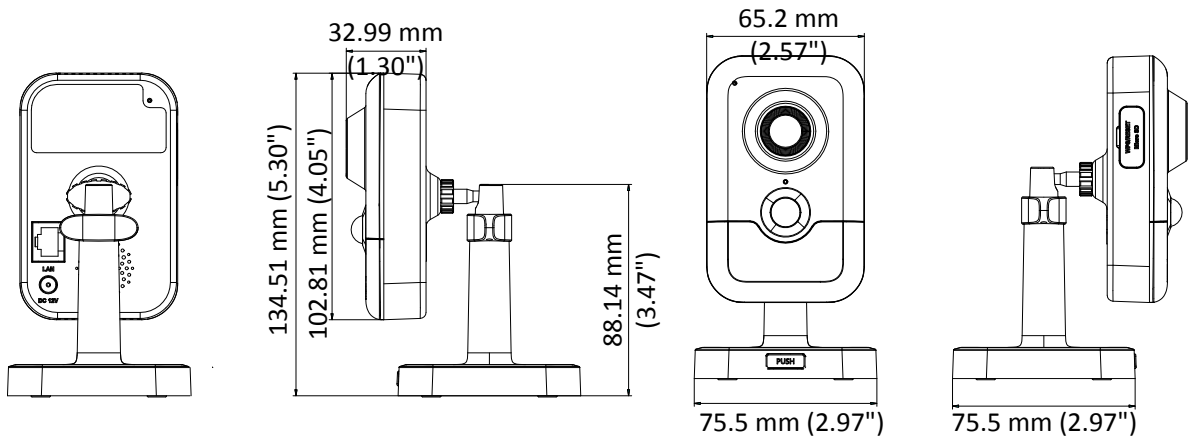

Available Model:

DS-2CD2455FWD-I, DS-2CD2455FWD-IW

Dimensions