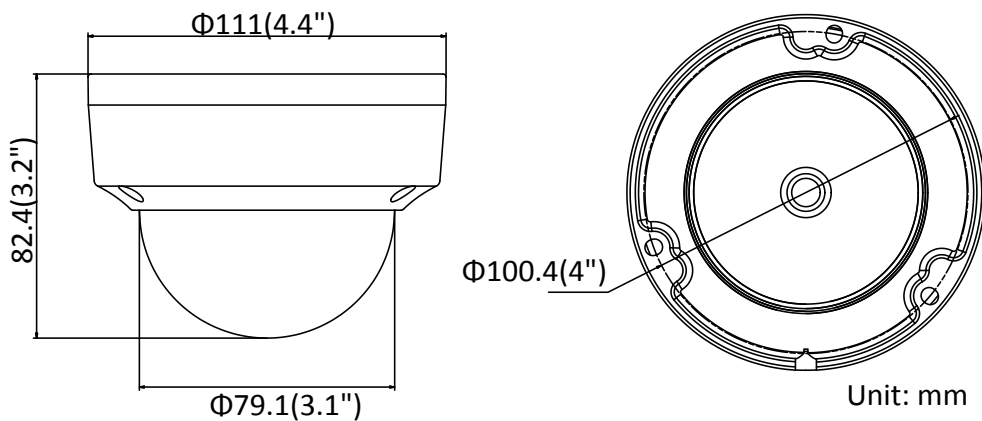

Dimensions

Accessories

DS-1259ZJ

DS-1272ZJ-110

DS-1272ZJ-110B

DS-1271ZJ-110

DS-1280ZJ-DM18

DS-1276ZJ

DS-1275ZJ

DS-1250ZJ

Distributed by