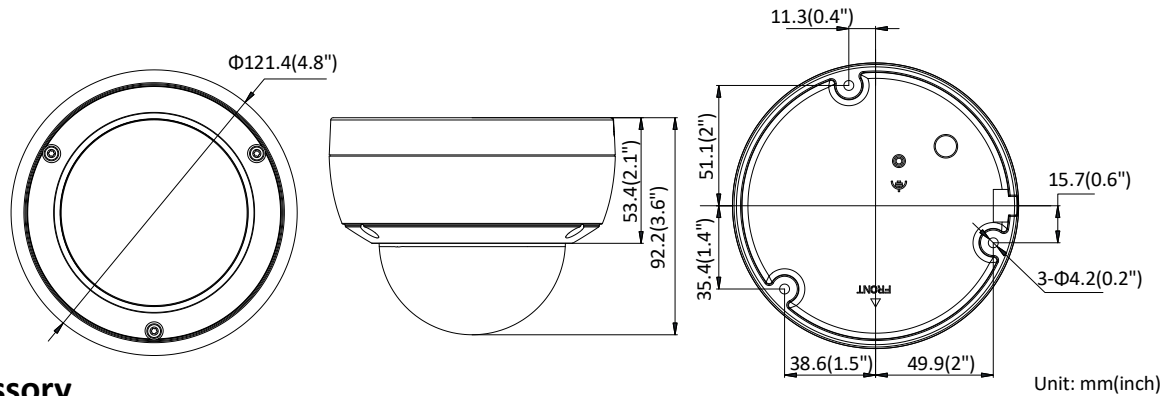

Audio Bit Rate	64Kbps(G.711)/16Kbps(G.722.1)/16Kbps(G.726)/32-160Kbps(MP2L2)
<b>Network</b>	
Network Storage	Support micro SD/SDHC/SDXC card (128G) local storage, NAS (NFS,SMB/CIFS), ANR
Alarm Trigger	Tampering alarm, network disconnected, IP address conflict, illegal login, HDD full, HDD error
Protocols	TCP/IP, ICMP, HTTP, HTTPS, FTP, DHCP, DNS, DDNS, RTP, RTSP, RTCP, PPPoE, NTP, UPnP, SMTP, SNMP, IGMP, 802.1X, QoS, IPv6, UDP, Bonjour
General Function	One-key reset, anti-filter
Firmware Version	V5.5.61
API	ONVIF (PROFILE S, PROFILE G), ISAPI
Simultaneous Live View	Up to 6 channels
User/Host	Up to 32 users 3 levels: Administrator, Operator and User
Client	iVMS-4200, Hik-Connect, iVMS-5200, iVMS-4500
Web Browser	IE8+, Chrome 31.0-44, Firefox 30.0-51, Safari 8.0+
<b>Interface</b>	
Communication Interface	1 RJ45 10M/100M self-adaptive Ethernet port
On-board Storage	Built-in micro SD/SDHC/SDXC slot, up to 128 GB
Reset Button	Yes
Audio (-S)	1 audio input (line in/mic in), 1 audio output, mono sound
Alarm (-S)	1 alarm input, 1 alarm output
<b>Smart Feature-set</b>	
Behavior Analysis	Line crossing detection, intrusion detection, region entrance detection, region exit detection, false alarm filter by target classification
<b>General</b>	
Operating Conditions	-30 °C to +50 °C (-22 °F to +122 °F), humidity 95% or less (non-condensing)
Power Supply	12 VDC ± 25%, 5.5 mm coaxial power plug PoE (802.3af, class 3)
Power Consumption	12 VDC, 0.7 A, max: 8.5 W PoE (802.3af, 36 V to 57 V), 0.3 A to 0.2 A, max: 10 W
Protection Level	IP67, IK10
Material	Front cover: metal, back cover: metal
Dimensions	Camera: Φ 121.4 × 92.2 mm (Φ 4.8" × 3.6")
Weight	Camera: 600 g (1.3 lb.) With package: 760 g (1.7 lb.)

## Available Model

DS-2CD2146G1-I (2.8/4/6 mm), DS-2CD2146G1-IS (2.8/4/6 mm)

**Dimensions**

**Accessory**

**DS-1272ZJ-120**  
Wall Mount

**DS-1272ZJ-120B**  
Wall Mount

**DS-1276ZJ-SUS**  
Corner mount

**DS-1271ZJ-120**  
Pendant Mount