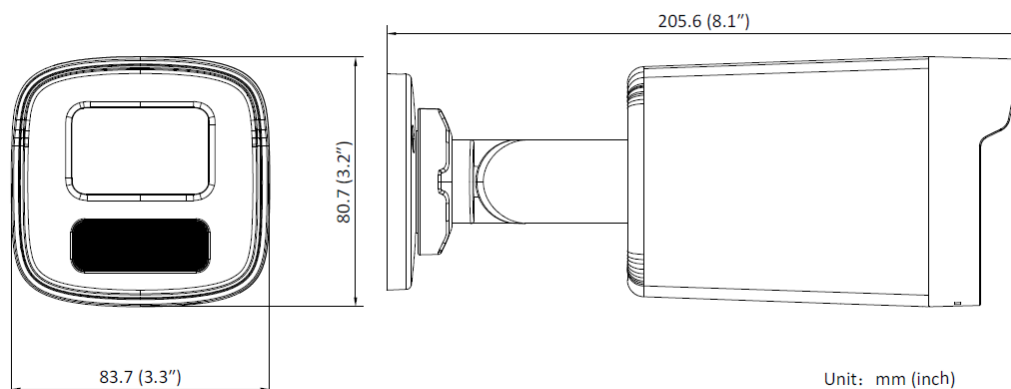

▪ Available Model

DS-2CD1T47G2-LUF (4/6 mm)

DS-2CD1T47G2-L (4/6 mm)

▪ Dimension

▪ **Accessory**

▪ **Optional**

**DS-1280ZJ-XS
Junction Box**

Headquarters