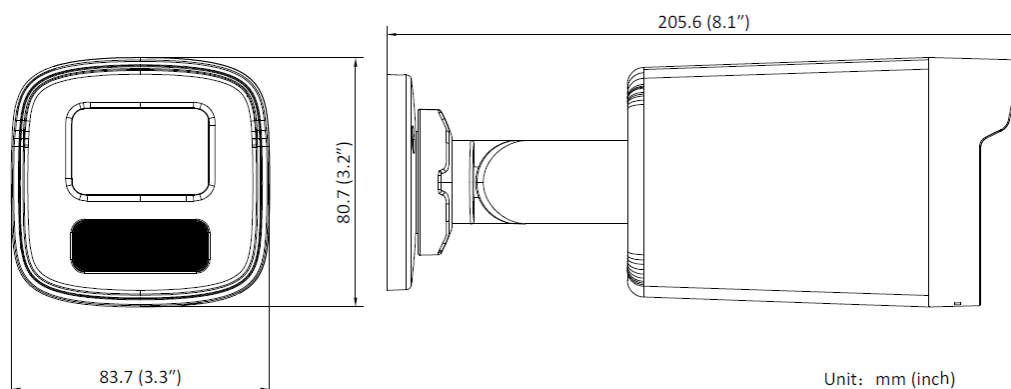

▪ Available Model

DS-2CD1T27G2-L (4/6 mm)

DS-2CD1T27G2-LUF (4/6 mm)

▪ Dimension

▪ **Accessory**

▪ **Optional**

**DS-1280ZJ-XS
Junction Box**

Headquarters