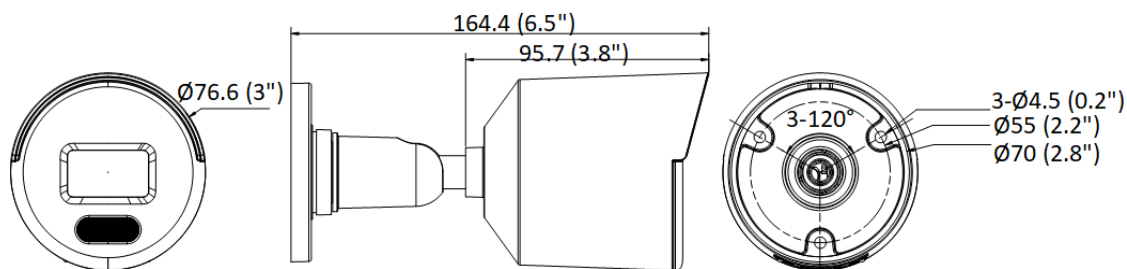

### ▪ Available Model

DS-2CD1047G2-LUF (2.8/4 mm)

DS-2CD1047G2-L (2.8/4 mm)

### ▪ Dimension

Unit: mm (inch)

▪ **Accessory**

▪ **Optional**

**DS-1280ZJ-XS  
Junction Box**

**Headquarters**

No.555 Qianmo Road, Binjiang District,  
Hangzhou 310051, China  
T +86-571-8807-5998  
www.hikvision.com