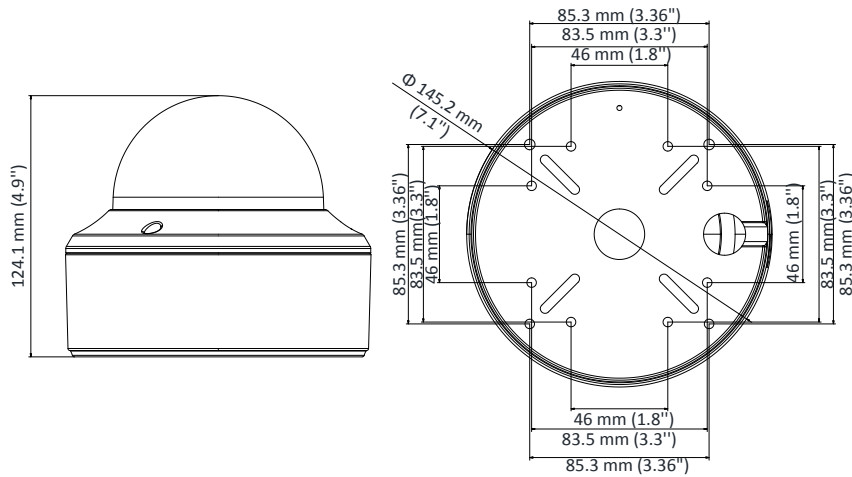

Order Model

DS-2CC52D9T-AVPIT3ZE

Dimensions